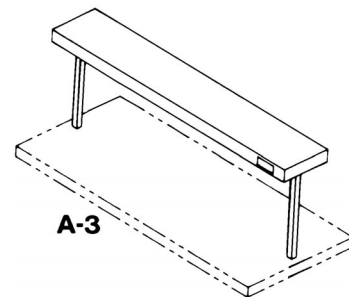

A-3

Infra-Red Warmers			
A-1	for 2 Well, 26" Wide Model 800W	5	3,163.00
A-2	for 3 Well, 26" Wide Model 1110W	7	3,307.00
A-2	for 2 Well, 18" Wide Model 1110W	7	3,307.00
A-3	for 4 Well, 26" Wide Model 1600W	7	3,677.00
A-3	for 3 Well, 18" Wide Model 1600W	7	3,677.00
A-3	for 6 Well 33" Wide Model 1725W	7	3,677.00

Push Handles			
A-13	for 33" Wide Unit	4	449.00
A-15	for 26" Wide Unit	3	449.00
A-16	for 18" Wide Unit	2	449.00

Undershef			
A-92	for 2 Well, 26" Wide Model	9	962.00
A-93	for 3 Well, 26" Wide Model	12	1,082.00
A-94	for 4 Well, 26" Wide Model	15	1,201.00
A-95	for 2 Well, 18" Wide Model	9	971.00
A-96	for 3 Well, 18" Wide Model	12	1,090.00
A-97	for 5 Well, 26" Wide Model	18	1,320.00