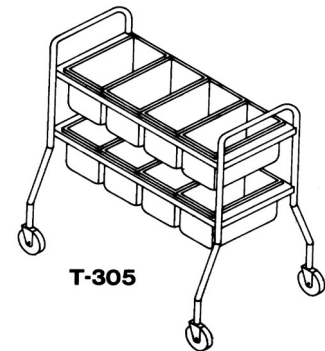

T-305

Silver Caddys				
T-305	Bulk Silver Caddy, complete with 8 Silver Pans, 4 per shelf		62	2,199.00
T-407	Bulk Silver Caddy (30 Cutlery Cylinders not included)		65	2,353.00
Accessories (Optional Extra)				
ACC-38	Circular bumpers (4)		4	302.00
ACC-41	Caster brakes 4" and 5" (pair)		9	77.00
ACC-42	Cover for two shelves (Model T-305 Only)		10	1,556.00
ACC-47	Vinyl drape cover, all models		5	Consult Factory
ACC-49	Plastic cutlery cylinder		1	42.00