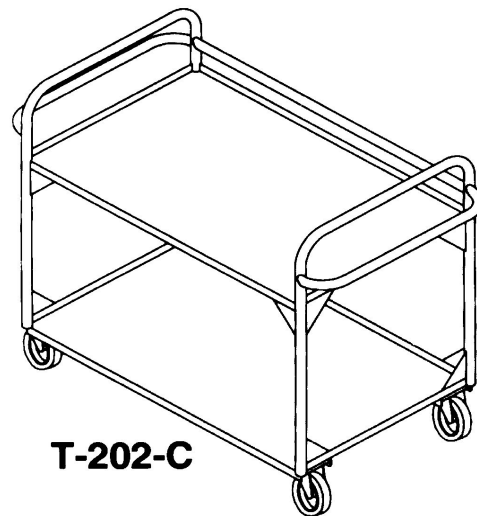

**Transfer and Storage Equipment
for Correctional Institutions**

Utility Caddy	Ship Wt. / Lbs.	Price
T-202-C Two Shelf, Open Type	230	Consult Factory

Pan Transport Cabinet	Ship Wt. / Lbs.	Price
T-1220-C Capacity, 36 pans	500	Consult Factory

Vertical Tray Drying Rack	Ship Wt. / Lbs.	Price
T-1310-C Capacity, 112 trays	350	Consult Factory

T-202-C