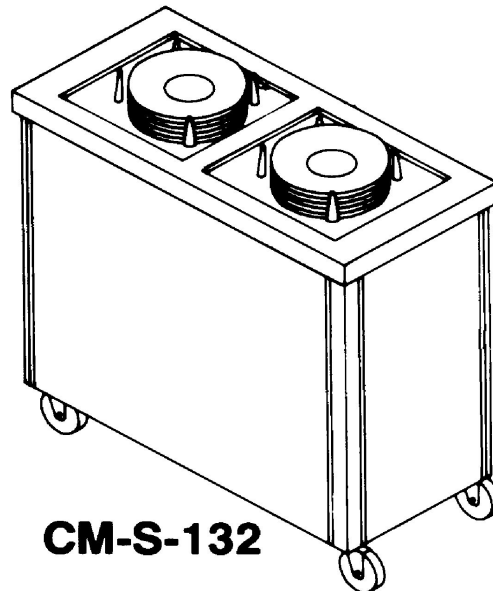

CADDY MAGIC™ Self-Leveling Dispensers
Oval Style Platter Dispensers

Caster brakes (pair) are standard for all heated models.

Cabinet Style Heated		Max. Oval Platter	Ship Wt. / Lbs.	Price
CM-S-132-H	Two Dispensers	10 1/2" x 13"	95	$ 10,170.00
CM-S-133-H	Three Dispensers	10 1/2" x 13"	140	12,634.00

Cabinet Style Unheated				
CM-S-132	Two Dispensers	10 1/2" x 13"	80	7,689.00
CM-S-133	Three Dispensers	10 1/2" x 13"	125	8,782.00

Accessories (Optional Extra)				
ACC-41	Caster brakes 4" and 5" (pair)		9	77.00
ACC-50	Full perimeter bumper		6	549.00
ACC-52	Replacement corner bumpers (4)		1	196.00
ACC-63	5" casters in lieu of 4" poly		2	170.00

Drop In Style Unheated				
CM-D-1013		10 1/2" x 13"	25	1,693.00

CM-S-132