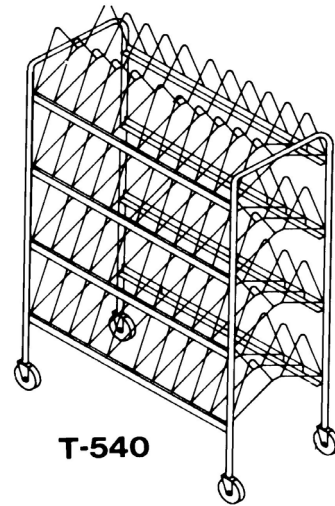

Tray Makeup Equipment Starters

Tray Starters	Ship Wt. / Lbs.	Price
T-560 Starter Caddy (SS pans included)	95	$ 3,802.00
T-563 Starter Caddy (SS pans included)	110	5,076.00
RH-T-565 Starter Caddy with integral Rite Hite. Tray Dispenser, (pans not included)	107	6,493.00
Full complement of SS pans for RH-T-565, add	5	681.00
T-570 Starter Caddy for Straddling Conveyor (SS pans not included)	106	4,807.00
Full complement of SS pans for T-570, add	5	924.00
T-565 Overshelf Starter (pans not included)	50	2,243.00
Full complement of SS pans for T-565, add	5	681.00
T-566 Undershelf Starter (pans not included)	50	1,996.00
Full complement of SS pans for T-566, add	5	681.00
Accessories (Optional Extra)		
ACC-38 Circular bumpers (4)	4	302.00
PL-1520 Plastic dish box	2	91.00

Mega-Temp™ Caddy Rack for Plastic Underplates and Dome Covers		
T-540 4 Shelf (Full complement of cradles included)	101	3,098.00
T-545 5 Shelf (Full complement of cradles included)	101	4,089.00
Accessories (Optional Extra)		
ACC-26 Extra Plastisol cradles, each, (2 required per shelf)	3	229.00
ACC-38 Circular bumpers (4)	4	302.00