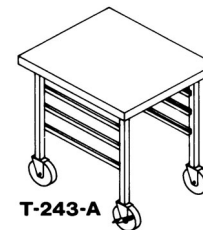

Slicer Caddy			
T-243-A	Slicer Caddy, 30" high	95	2,369.00
T-243-B	Slicer Caddy, 26" high	95	2,369.00
Accessories (Optional Extra)			
ACC-90	Electrical cord hanger	5	247.00
ACC-94	Extra pan slide	5	164.00
ACC-95	Cross bracing	5	164.00