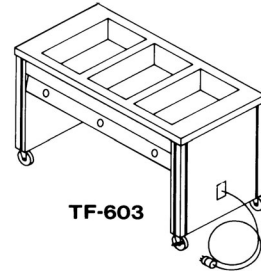

Tray Makeup Equipment Hot Food Caddys

Open Type	Ship Wt. / Lbs.	Price
TF-602 Hot Food Caddy, 2 Well	230	$ 6,243.00
TF-603 Hot Food Caddy, 3 Well	348	7,763.00
TF-604 Hot Food Caddy, 4 Well	385	9,282.00
TF-605 Hot Food Caddy, 5 Well	422	10,804.00
TF-606 Hot Food Caddy, 6 Well	459	12,324.00

TF-603

Open Type Slim Line		
TF-612 Hot Food Caddy, 2 Well	262	6,667.00
TF-613 Hot Food Caddy, 3 Well	348	8,187.00
TF-614 Hot Food Caddy, 4 Well	434	9,709.00