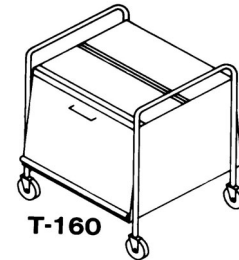

Transfer and Storage Equipment for Dishes, Cups and Saucers

page 1 of 6

Caster brakes (pair) are standard for all heated models.

Dish Caddys - Double Units Storage Both Sides	Length	Ship Wt. / Lbs.	Price
T-150 (without cover)	24 5/8"	66	$ 2,309.00
T-175 (without cover)	34 5/8"	95	2,404.00
T-160 (with cover)	24 5/8"	72	2,858.00
T-170 (with cover)	34 5/8"	100	2,951.00
TH-160 (with cover, heated)	24 5/8"	87	3,556.00
TH-170 (with cover, heated)	34 5/8"	115	3,768.00
Accessories (Optional Extra)			
ACC-23 3 compartment partition set	24 5/8"	3	281.00
ACC-25 3 compartment partition set	24 5/8"	3	281.00
ACC-33 4 compartment partition set	34 5/8"	3	347.00
ACC-35 4 compartment partition set	34 5/8"	4	347.00
ACC-38 Circular bumpers (4)		4	302.00
ACC-93 SS Doors, per door		10	764.00
Adjustable Partitions - 2 Sets required for twin compartment Caddys			

Dish Caddys - Single Units Storage One Side	Length	Ship Wt. / Lbs.	Price
T-135 (without cover)	24 5/8"	55	1,732.00
T-145 (without cover)	34 5/8"	60	1,787.00
T-130 (with cover)	24 5/8"	59	2,076.00
T-140 (with cover)	34 5/8"	71	2,169.00
TH-130 (with cover, heated)	24 5/8"	66	2,979.00
TH-140 (with cover, heated)	34 5/8"	81	3,073.00
Accessories (Optional Extra)			
ACC-23 3 compartment partition set	24 5/8"	3	281.00
ACC-25 3 compartment partition set	24 5/8"	3	281.00
ACC-33 4 compartment partition set	34 5/8"	3	347.00
ACC-35 4 compartment partition set	34 5/8"	4	347.00
ACC-93 SS Doors, per door		10	764.00