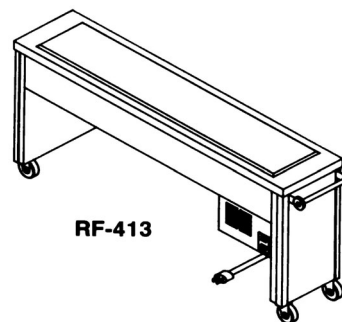

Frost Top Slim Line Units 18" Wide			
RF-412	2 pans, 57" long	270	Consult Factory
RF-413	3 pans, 83" long	320	
RF-414	4 pans, 109" long	370	
RF-415	5 pans, 135" long	420	

Cold Pan Regular Units 26" Wide			
RIF-602	2 pans, 41" long	230	Consult Factory
RIF-603	3 pans, 59" long	280	
RIF-604	4 pans, 77" long	330	
RIF-605	5 pans, 95" long	380	
RIF-606	6 pans, 113" long	430	
RIF-607	7 pans, 133" long	480