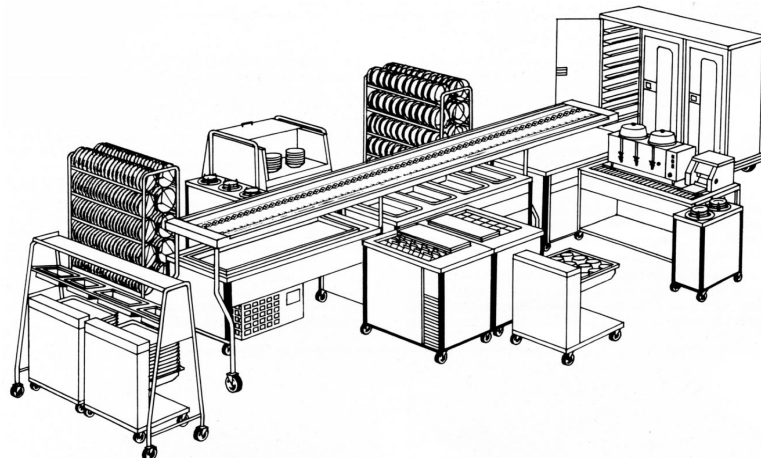

Effective February 14, 2022

Tray Makeup Conveyors Feature Availability Checklist

For XL-Easy Reach, XL-1C, XL-2C and XL-U, please consult factory.

Add = Available, Add to base price n/a = Not Available Std = Standard Spec = Available, consult factory

Feature	RCF	SM-10	SWF	TM-10	TR-10	XL-1	XL-2	XL-S	XL-R
Stationary Model	Std	Std	Std	Std	Std	Std	Std	Std	Std
Mobile Model	Add	Add	Add	Spec	Add	Add	Add	Add	Add
Variable Speed Drive	n/a	Std	n/a	Std	Std	Std	Std	n/a	n/a
Drive Voltage Other Than 120V	n/a	Spec	n/a	Spec	Spec	Spec	Spec	n/a	n/a
Beltwasher, Automatic	n/a	n/a	n/a	Std	n/a	n/a	n/a	n/a	n/a
Beltwasher, Recirculating	n/a	n/a	n/a	Add	n/a	n/a	n/a	n/a	n/a
Beltwasher, Detergent Injection	n/a	n/a	n/a	Add	n/a	n/a	n/a	n/a	n/a
Wireway (Add Outlets)	Add	Add	Add	Std	Add	Add	Add	Add	Add
Cord and Plug (Mobile Only)	Add	Add	Add	Spec	Add	Add	Add	Add	Add
90 Degree Turn	Spec	n/a	Spec	Spec	Spec	Spec	Spec	Spec	Spec
T-565 Starter	Add	Add	Add	Add	Add	Add	Add	Add	Add
T-566 Starter	Add	Add	Add	Add	Add	Add	Add	Add	Add
ACC-2010 Side Shelf	Add	Add	Add	Add	Add	Add	Add	Add	Add
ACC-6015 Overshelf	Add	Add	Add	Add	Add	Add	Add	Add	Add
Bolted Field Joint	Add	Add	Add	Add	Add	Add	Add	Add	Add
Limit Switch	n/a	Std	n/a	Std	Std	Std	Std	n/a	n/a
Skirting	n/a	Add	n/a	Std	Std	n/a	n/a	n/a	n/a
Fluorescent Lights	n/a	n/a	n/a	n/a	n/a	Add	Add	Add	Add