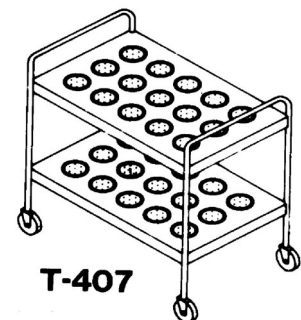

Transfer and Storage Equipment

page 3 of 6

Utility Open Type Caddys A Series		Length	Ship Wt. / Lbs.	Price
T-202-A	Two Shelf Caddy	34"	60	$ 996.00
T-203-A	Three Shelf Caddy	34"	75	1,179.00
T-204-A	Four Shelf Caddy	34"	90	1,363.00
T-205-A	Five Shelf Caddy	34"	105	1,546.00

Utility Caddys B Series				
T-202-B	Two Shelf Caddy	38"	65	1,479.00
T-203-B	Three Shelf Caddy	38"	82	1,970.00
T-204-B	Four Shelf Caddy	38"	99	2,462.00
T-205-B	Five Shelf Caddy..	38"	116	2,954.00
Accessories (Optional Extra)				
ACC-38	Circular bumpers (4)		4	302.00
ACC-41	Caster brakes 4" and 5" (pair)		9	77.00
ACC-63	5" Casters in lieu of 4"		2	170.00
PL-1520	Plastic dish box		2	91.00

Utility Tray Makeup Table				
TF-600	52" x 22"		400	6,118.00
TF-610	58" x 18" Slim Line		375	6,118.00
Accessories (Optional Extra)				
A-16	Pushhandle, 18" Wide		2	449.00
A-69	Trayslide, 26" Wide		12	991.00
A-88	Trayslide, 18" Wide		9	991.00
A-73	Workshelf, 26" Wide		12	1,159.00
A-90	Workshelf, 18" Wide		9	1,159.00
A-65	Overshelf, 26" Wide		10	1,359.00
A-86	Overshelf, 18" Wide		8	1,359.00
A-61	Sneeze Protector, 26" Wide		13	2,712.00
A-84	Sneeze Protector, 18" Wide		12	2,712.00
ACC-52	Replacement Corner Bumpers (4)		1	196.00

Silver Caddys				
T-305	Bulk Silver Caddy, complete with 8 Silver Pans, 4 per shelf		62	2,199.00
T-407	Bulk Silver Caddy (30 Cutlery Cylinders not included)		65	2,353.00
Accessories (Optional Extra)				
ACC-38	Circular bumpers (4)		4	302.00
ACC-41	Caster brakes 4" and 5" (pair)		9	77.00
ACC-42	Cover for two shelves (Model T-305 Only)		10	1,556.00
ACC-47	Vinyl drape cover, all models		5	Consult Factory
ACC-49	Plastic cutlery cylinder		1	42.00

T-407