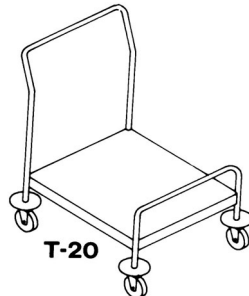

Rack Caddy	Size		
T-22 Rack Caddy	20" x 20"	35	910.00
Accessories (Optional Extra)			
ACC-50	Full perimeter bumper	6	549.00
ACC-52	Replacement corner bumpers (4)	1	196.00