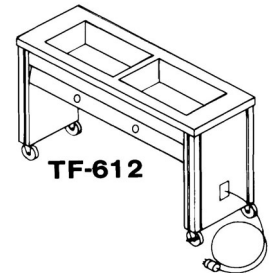

TF-612

Enclosed Type Warming Cabinet Under		
TF-622 Hot Food Caddy, 2 Well	390	10,696.00
TF-623 Hot Food Caddy, 3 Well	480	13,321.00
TF-624 Hot Food Caddy, 4 Well	530	15,948.00
TF-625 Hot Food Caddy, 5 Well	580	18,576.00
TF-626 Hot Food Caddy, 6 Well	630	21,201.00