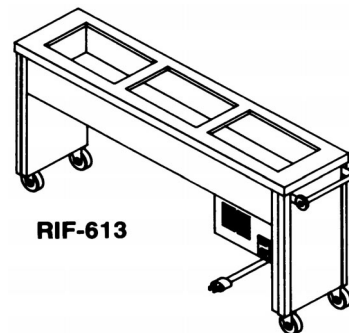

Cold Pan Slim Line Units 18" Wide			
RIF-612	2 pans, 57" long	230	Consult Factory
RIF-613	3 pans, 83" long	280	
RIF-614	4 pans, 109" long	330	
RIF-615	5 pans, 135" long	380	

Dessert and Salad Units			
RF-525	Refrigerated at 2 levels	850	Consult Factory
RF-515	Refrigerated at 2 levels	650	