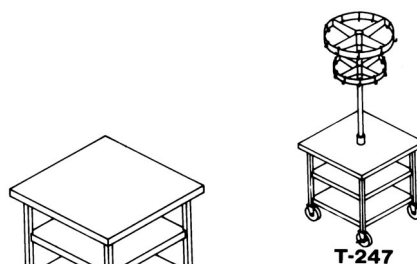

Transfer and Storage Equipment

page 5 of 6

Revolving Pot Rack (Only)	Ship Wt. / Lbs.	Price
T-247-P Pot rack	50	$ 2,047.00

Utensil Caddy		
T-247 Caddy for utensils with revolving pot rack	140	4,432.00

Kitchen Caddy		
T-249-A Kitchen Caddy	229	2,593.00
Upon request, this model is available on legs instead of casters at the same price.		

Rack Caddy for Cups, Bowls and Glasses		
T-50 Rack Caddy	43	1,188.00
Accessories (Optional Extra)		
ACC-38 Circular bumpers (4)	4	302.00

Bussing Caddy		
T-209 Bussing Caddy, including all accessories listed in catalog	97	2,141.00
T-214 Bussing Caddy	107	3,624.00
Accessories (Optional Extra)		
ACC-38 Circular bumpers (4)	4	302.00
PL-1520 Plastic dish box	2	91.00

Cashier Caddys		
T-251-L Tray Slide on left	143	6,420.00
T-251-R Tray Slide on right	143	6,420.00
T-251-L-R Tray Slide on both sides	168	7,568.00
T-256-L Tray Slide on left	143	6,254.00
T-256-R Tray Slide on right	143	6,254.00
T-256-L-R Tray Slide on both sides	168	7,407.00

Condiment Caddys		
T-330 Condiment Caddy, mobile	100	5,156.00
T-331 Condiment Caddy, table model	20	2,812.00
Both models include 6 plastic condiment jars		
Accessories (Optional Extra)		
ACC-36 Napkin dispenser (each)	1	141.00
ACC-37 Auxiliary fold away shelf	23	513.00
ACC-38 Circular bumpers (4)	4	302.00
ACC-39 Ladle (each)	1	64.00
ACC-40 Nameplate (each)	1	51.00