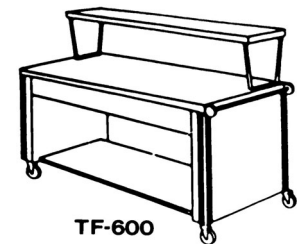

TF-600

Utility Tray Makeup Table				
TF-600	52" x 22"		400	6,118.00
TF-610	58" x 18" Slim Line		375	6,118.00
Accessories (Optional Extra)				
A-16	Pushhandle, 18" Wide		2	449.00
A-69	Trayslide, 26" Wide		12	991.00
A-88	Trayslide, 18" Wide		9	991.00
A-73	Workshelf, 26" Wide		12	1,159.00
A-90	Workshelf, 18" Wide		9	1,159.00
A-65	Overshelf, 26" Wide		10	1,359.00
A-86	Overshelf, 18" Wide		8	1,359.00
A-61	Sneeze Protector, 26" Wide		13	2,712.00
A-84	Sneeze Protector, 18" Wide		12	2,712.00
ACC-52	Replacement Corner Bumpers (4)		1	196.00