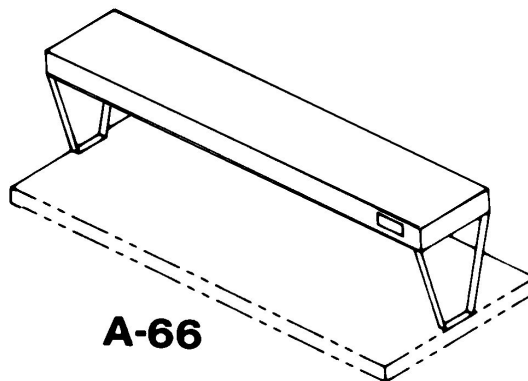

Accessories for Hot Food Caddys

page 2 of 2

Overshelf		Ship Wt. / Lbs.	Price
A-64	for 2 Well, 26" Wide Model	8	$ 1,313.00
A-65	for 3 Well, 26" Wide Model	10	1,359.00
A-66	for 4 Well, 26" Wide Model	12	1,409.00
A-63	for 5 Well, 26" Wide Model	14	1,458.00
A-86	for 2 Well, 18" Wide Model	8	1,359.00
A-87	for 3 Well, 18" Wide Model	10	1,534.00

Sneeze Protector (includes Overshelf)			
A-60	for 2 Well, 26" Wide Model	10	2,608.00
A-61	for 3 Well, 26" Wide Model	13	2,712.00
A-62	for 4 Well, 26" Wide Model	16	2,814.00
A-83	for 5 Well, 26" Wide Model	19	2,918.00
A-84	for 2 Well, 18" Wide Model	12	2,712.00
A-85	for 3 Well, 18" Wide Model	13	3,058.00

A-66

Modesty Panel			
A-31	for 2 Well, 26" Wide Model	10	727.00
A-32	for 3 Well, 26" Wide Model	11	787.00
A-33	for 4 Well, 26" Wide Model	12	849.00
A-34	for 5 Well, 26" Wide Model	13	912.00
A-35	for 2 Well, 18" Wide Model	14	962.00
A-36	for 3 Well, 18" Wide Model	15	1,021.00

Accessories (Optional Extra)			
ACC-22	Removable well liner	3	357.00
ACC-52	Replacement corner bumpers	1	196.00
ACC-90	Cord Hanger	5	247.00