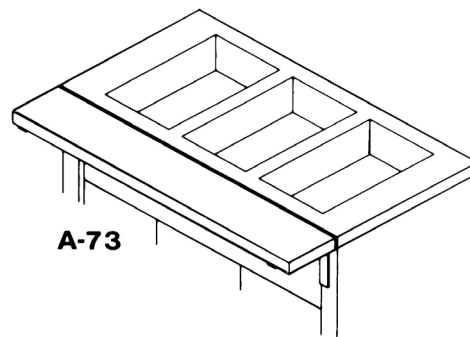

Accessories for Cold Food Caddys

Workshelf	Ship Wt. / Lbs.	Price
A-72 for 2 Well, 26" Wide Model	9	$ 1,116.00
A-73 for 3 Well, 26" Wide Model	12	1,159.00
A-74 for 4 Well, 26" Wide Model	15	1,201.00
A-71 for 5 Well, 26" Wide Model	18	1,241.00
A-90 for 2 Well, 18" Wide Model	9	1,159.00
A-91 for 3 Well, 18" Wide Model	12	1,219.00

Push Handle		
A-15 for 26" Wide Unit	3	449.00
A-16 for 18" Wide Unit	2	449.00

Undershelf		
A-92 for 2 Well, 26" Wide Model	9	962.00
A-93 for 3 Well, 26" Wide Model	12	1,082.00
A-94 for 4 Well, 26" Wide Model	15	1,201.00
A-97 for 5 Well, 26" Wide Model	18	1,320.00
A-95 for 2 Well, 18" Wide Model	9	971.00
A-96 for 3 Well, 18" Wide Model	12	1,090.00

Overshelf		
A-64 for 2 Well, 26" Wide Model	8	1,313.00
A-65 for 3 Well, 26" Wide Model	10	1,359.00
A-66 for 4 Well, 26" Wide Model	12	1,409.00
A-63 for 5 Well, 26" Wide Model	14	1,458.00
A-86 for 2 Well, 18" Wide Model	8	1,359.00
A-87 for 3 Well, 18" Wide Model	10	1,534.00

Sneeze Protector (includes Overshelf)		
A-60 for 2 Well, 26" Wide Model	10	2,608.00
A-61 for 3 Well, 26" Wide Model	13	2,712.00
A-62 for 4 Well, 26" Wide Model	16	2,814.00
A-83 for 5 Well, 26" Wide Model	19	2,918.00
A-84 for 2 Well, 18" Wide Model	12	2,712.00
A-85 for 3 Well, 18" Wide Model	13	3,058.00

Accessories (Optional Extra)		
ACC-52 Replacement Corner Bumpers (4)	1	196

A-73