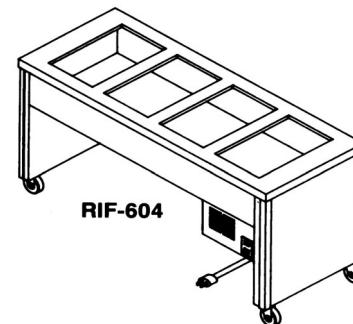

Cold Pan Slim Line Units 18" Wide			
RIF-612	2 pans, 57" long	230	Consult Factory
RIF-613	3 pans, 83" long	280	
RIF-614	4 pans, 109" long	330	
RIF-615	5 pans, 135" long	380	

Dessert and Salad Units			
RF-525	Refrigerated at 2 levels	850	Consult Factory
RF-515	Refrigerated at 2 levels	650	