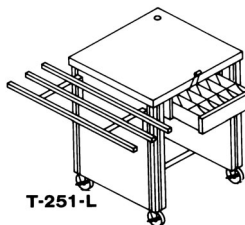

Transfer and Storage Equipment

page 5 of 6

Revolving Pot Rack (Only)	Ship Wt. / Lbs.	Price
T-247-P Pot rack	50	$ 2,047.00

Utensil Caddy		
T-247 Caddy for utensils with revolving pot rack	140	4,432.00

Kitchen Caddy		
T-249-A Kitchen Caddy	229	2,593.00
Upon request, this model is available on legs instead of casters at the same price.		

Rack Caddy for Cups, Bowls and Glasses		
T-50 Rack Caddy	43	1,188.00
Accessories (Optional Extra)		
ACC-38 Circular bumpers (4)	4	302.00

Bussing Caddy		
T-209 Bussing Caddy, including all accessories listed in catalog	97	2,141.00
T-214 Bussing Caddy	107	3,624.00
Accessories (Optional Extra)		
ACC-38 Circular bumpers (4)	4	302.00
PL-1520 Plastic dish box	2	91.00

Cashier Caddys		
T-251-L Tray Slide on left	143	6,420.00
T-251-R Tray Slide on right	143	6,420.00
T-251-L-R Tray Slide on both sides	168	7,568.00
T-256-L Tray Slide on left	143	6,254.00
T-256-R Tray Slide on right	143	6,254.00
T-256-L-R Tray Slide on both sides	168	7,407.00

Condiment Caddys		
T-330 Condiment Caddy, mobile	100	5,156.00
T-331 Condiment Caddy, table model	20	2,812.00
Both models include 6 plastic condiment jars		
Accessories (Optional Extra)		
ACC-36 Napkin dispenser (each)	1	141.00
ACC-37 Auxiliary fold away shelf	23	513.00
ACC-38 Circular bumpers (4)	4	302.00
ACC-39 Ladle (each)	1	64.00
ACC-40 Nameplate (each)	1	51.00