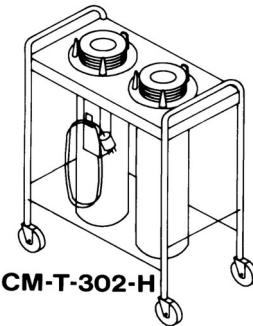

CADDY MAGIC™ Self-Leveling Dispensers
Heated - Open Style
for Plates, Bowls, and Saucers

Caster brakes (pair) are standard for all heated models.

Two Dispensers	Max. Dish Dia.	Ship Wt. / Lbs.	Price
CM-T-102-H	5 3/4"	70	$ 5,376.00
CM-T-202-H	7 1/4"	80	5,424.00
CM-T-302-H	9 1/2"	90	5,477.00
CM-T-402-H	10 1/8"	100	5,529.00
CM-T-502-H	12"	110	6,014.00

Three Dispensers Slim Line			
CM-T-103-H	5 3/4"	75	7,342.00
CM-T-203-H	7 1/4"	80	7,786.00
CM-T-303-H	9 1/2"	90	8,088.00
CM-T-403-H	10 1/8"	100	8,390.00
CM-T-503-H	12"	110	8,691.00

Three Dispensers Staggered			
CM-TQ-103-H	5 3/4"	75	7,342.00
CM-TQ-203-H	7 1/4"	80	7,786.00
CM-TQ-303-H	9 1/2"	90	8,088.00
CM-TQ-403-H	10 1/8"	100	8,390.00
CM-TQ-503-H	12"	110	8,691.00

Four Dispensers			
CM-T-104-H	5 3/4"	80	9,599.00
CM-T-204-H	7 1/4"	90	9,687.00
CM-T-304-H	9 1/2"	100	9,771.00
CM-T-404-H	10 1/8"	110	9,859.00
CM-T-504-H	12"	120	9,946.00

Accessories (Optional Extra)			
ACC-38 Circular bumpers (4)		4	302.00
ACC-63 5" casters in lieu of 4"		2	170.00
ACC-97 Aluminum dome cover		1	231.00