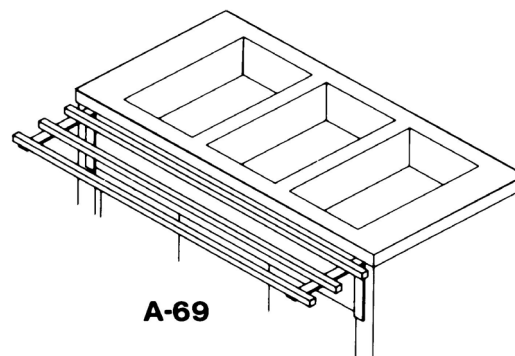

Manifolded Drains			
A-98	Manifolded Drains, base price		579.00
Add, per well		3	440.00

A-69