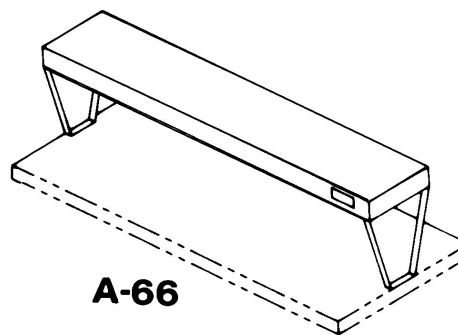

Accessories for Cold Food Caddys

Workshelf	Ship Wt. / Lbs.	Price
A-72 for 2 Well, 26" Wide Model	9	$ 1,116.00
A-73 for 3 Well, 26" Wide Model	12	1,159.00
A-74 for 4 Well, 26" Wide Model	15	1,201.00
A-71 for 5 Well, 26" Wide Model	18	1,241.00
A-90 for 2 Well, 18" Wide Model	9	1,159.00
A-91 for 3 Well, 18" Wide Model	12	1,219.00

Push Handle		
A-15 for 26" Wide Unit	3	449.00
A-16 for 18" Wide Unit	2	449.00

Undershelf		
A-92 for 2 Well, 26" Wide Model	9	962.00
A-93 for 3 Well, 26" Wide Model	12	1,082.00
A-94 for 4 Well, 26" Wide Model	15	1,201.00
A-97 for 5 Well, 26" Wide Model	18	1,320.00
A-95 for 2 Well, 18" Wide Model	9	971.00
A-96 for 3 Well, 18" Wide Model	12	1,090.00

Overshelf		
A-64 for 2 Well, 26" Wide Model	8	1,313.00
A-65 for 3 Well, 26" Wide Model	10	1,359.00
A-66 for 4 Well, 26" Wide Model	12	1,409.00
A-63 for 5 Well, 26" Wide Model	14	1,458.00
A-86 for 2 Well, 18" Wide Model	8	1,359.00
A-87 for 3 Well, 18" Wide Model	10	1,534.00

Sneeze Protector (includes Overshelf)		
A-60 for 2 Well, 26" Wide Model	10	2,608.00
A-61 for 3 Well, 26" Wide Model	13	2,712.00
A-62 for 4 Well, 26" Wide Model	16	2,814.00
A-83 for 5 Well, 26" Wide Model	19	2,918.00
A-84 for 2 Well, 18" Wide Model	12	2,712.00
A-85 for 3 Well, 18" Wide Model	13	3,058.00

Accessories (Optional Extra)		
ACC-52 Replacement Corner Bumpers (4)	1	196

A-66