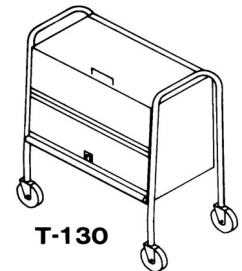

Transfer and Storage Equipment for Dishes, Cups and Saucers

page 1 of 6

Caster brakes (pair) are standard for all heated models.

Dish Caddys - Double Units Storage Both Sides	Length	Ship Wt. / Lbs.	Price
T-150 (without cover)	24 5/8"	66	\$ 2,309.00
T-175 (without cover)	34 5/8"	95	2,404.00
T-160 (with cover)	24 5/8"	72	2,858.00
T-170 (with cover)	34 5/8"	100	2,951.00
TH-160 (with cover, heated)	24 5/8"	87	3,556.00
TH-170 (with cover, heated)	34 5/8"	115	3,768.00
Accessories (Optional Extra)			
ACC-23 3 compartment partition set	24 5/8"	3	281.00
ACC-25 3 compartment partition set	24 5/8"	3	281.00
ACC-33 4 compartment partition set	34 5/8"	3	347.00
ACC-35 4 compartment partition set	34 5/8"	4	347.00
ACC-38 Circular bumpers (4)		4	302.00
ACC-93 SS Doors, per door		10	764.00
Adjustable Partitions - 2 Sets required for twin compartment Caddys			

Dish Caddys - Single Units Storage One Side	Length	Ship Wt. / Lbs.	Price
T-135 (without cover)	24 5/8"	55	1,732.00
T-145 (without cover)	34 5/8"	60	1,787.00
T-130 (with cover)	24 5/8"	59	2,076.00
T-140 (with cover)	34 5/8"	71	2,169.00
TH-130 (with cover, heated)	24 5/8"	66	2,979.00
TH-140 (with cover, heated)	34 5/8"	81	3,073.00
Accessories (Optional Extra)			
ACC-23 3 compartment partition set	24 5/8"	3	281.00
ACC-25 3 compartment partition set	24 5/8"	3	281.00
ACC-33 4 compartment partition set	34 5/8"	3	347.00
ACC-35 4 compartment partition set	34 5/8"	4	347.00
ACC-93 SS Doors, per door		10	764.00