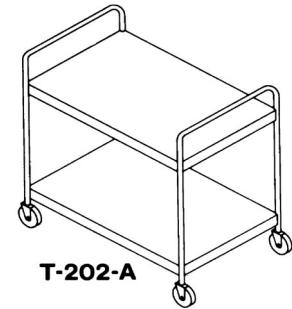

Tray Caddys	Size		
T-201-A Tray Caddy	14" x 18"	54	929.00
T-201-B Tray Caddy	16" x 22"	60	1,201.00
Accessories (Optional Extra)			
ACC-38	Circular bumpers (4)	4	302.00

Rack Caddy	Size		
T-22 Rack Caddy	20" x 20"	35	910.00
Accessories (Optional Extra)			
ACC-50	Full perimeter bumper	6	549.00
ACC-52	Replacement corner bumpers (4)	1	196.00

Transfer and Storage Equipment

page 3 of 6

Utility Open Type Caddys A Series		Length	Ship Wt. / Lbs.	Price
T-202-A	Two Shelf Caddy	34"	60	\$ 996.00
T-203-A	Three Shelf Caddy	34"	75	1,179.00
T-204-A	Four Shelf Caddy	34"	90	1,363.00
T-205-A	Five Shelf Caddy	34"	105	1,546.00