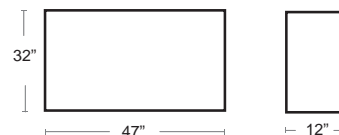

LIST: \$1160 EA. SELL PRICE: **\$755 EA.**

ANTRACITE
42620A

Wall

Rectilinear resin planter • UV protected • Can handle -40C to +40C • 33 lbs

LIST: \$1060 EA. SELL PRICE: **\$690 EA.**

ANTRACITE
42430A

Jardinera