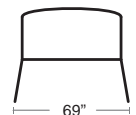

Essen Bench

Solid Cast iron legs • Steel seat and back • Epoxy primer • Ferrus treatment and powder coat finish
• Can be bolted down • Hardware not included • 123.5 lbs

LIST: $2450 EA.

SELL PRICE: **$1600 EA.**

Citizen Bench

Cast iron frame and legs • Tropical wood slats • Can be bolted down • Hardware not included • 130 lbs

LIST: $2270 EA.

SELL PRICE: **$1480 EA.**

Neobarcano Bench

Cast iron frame • Epoxy primer with ferrus treatment and powder coat finish • Tropical wood with natural stain and
lingus fungicide/insecticide • Can be bolted down • Hardware not included • 136 lbs

LIST: $2310 EA.

SELL PRICE: **$1500 EA.**