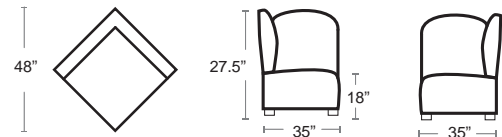

Skyline Slipper Module • 25 lbs

LIST: $2000 EA.   SELL PRICE: **$1300 EA.**

Sofa-Cushion Replacement Volt Silver or other Sunbrella furniture grade solid color LIST: $500 EA.

SELL PRICE: **$325 EA.**