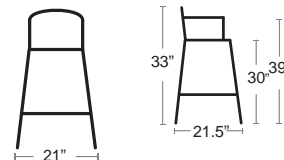

Limited Quantities for 2022
- More Stock in 2023

65029-WHITE

Africa Bar

Tubular resin and fiberglass frame • Solid resin and fiberglass seat and back • UV Protected • 9.5 lbs

LIST: $300 EA.

SELL PRICE: **$200 EA.**

Arm Chair Pg.16, Side Chair Pg.30