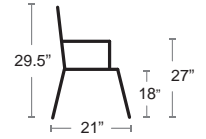

WHITE
65005-WHITE

RED
65005-RED

BLACK
65005-BLACK

Net Arm

Tubular resin and fiberglass frame • Perforated resin and fiberglass seat and back • UV Protected
 Chair is dining height • 8.6 lbs

LIST: \$170 EA. SELL PRICE: **\$110 EA.**