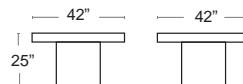

SQUARE

87 lbs without cylinder
HAMP2-GY-SET