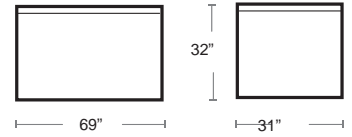

Skyline Sky Box

All weather resin wicker fish-bone weave • Powder coated aluminum frame • Castor wheels • Plastic liner inside box • Lockable handle • 117 lbs

LIST: $4000 EA.   SELL PRICE: **$2600 EA.**

SKY-BOX