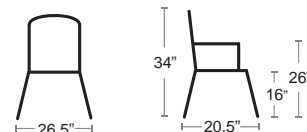

CORALLO
40327.75.000