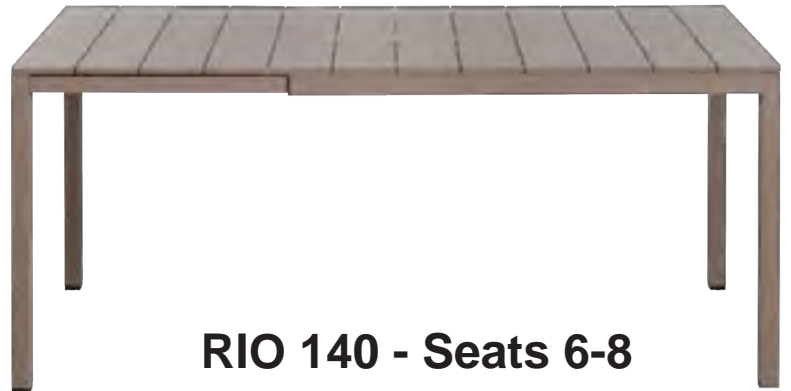

DINING AND BAR HEIGHT TABLES

RIO COLLECTION

Extendable ALUMINUM or RESIN

Tubular aluminum powder coated frame and legs, aluminum or resin and fiberglass dural top

Removable leaf with under table storage • No umbrella hole • UV Protected

RIO 210 - Seats 8-10

ALUMINUM, 119 lbs

LIST: $2100 EA.   SELL PRICE: **$1400 EA.**

RESIN, 108 lbs

LIST: $1400 EA.   SELL PRICE: **$910 EA.**

RIO 140 - Seats 6-8

ALUMINUM, 108 lbs

LIST: $1700 EA.   SELL PRICE: **$1100 EA.**

RESIN, 72 lbs

LIST: $1110 EA.   SELL PRICE: **$720 EA.**

OR