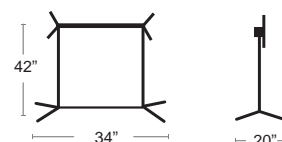

Frasca Tilting Bar Height Base

See Table Top & Base Fit Guide Pg.55

Cast aluminum • Powder coated • Tilt top • Specially coated for resistance to Salt Water • 11.6 lbs

LIST: \$325 EA.

SELL PRICE: **\$215 EA.**