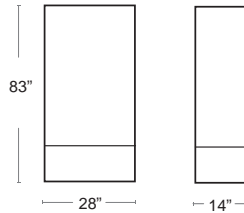

Sipario 3 • 43 lbs

LIST: $530 EA.

SELL PRICE: **$345 EA.**