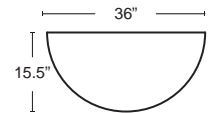

LIST: \$2950

SELL: **\$1925**

Nexus 36

GPFCN36

LIST: \$2100

SELL: **\$1365**

St. Tropez

Rectangular and Square Linear Design Patio Flame Tables