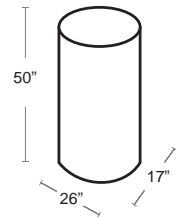

Dara Litter Bin With Ashtray / Snuffer Medium

Steel • 25 gal capacity • Can be bolted down • Hardware not included • 81 lbs

LIST: $1770 EA.

SELL PRICE: **$1150 EA.**

STEEL GREY
U694S