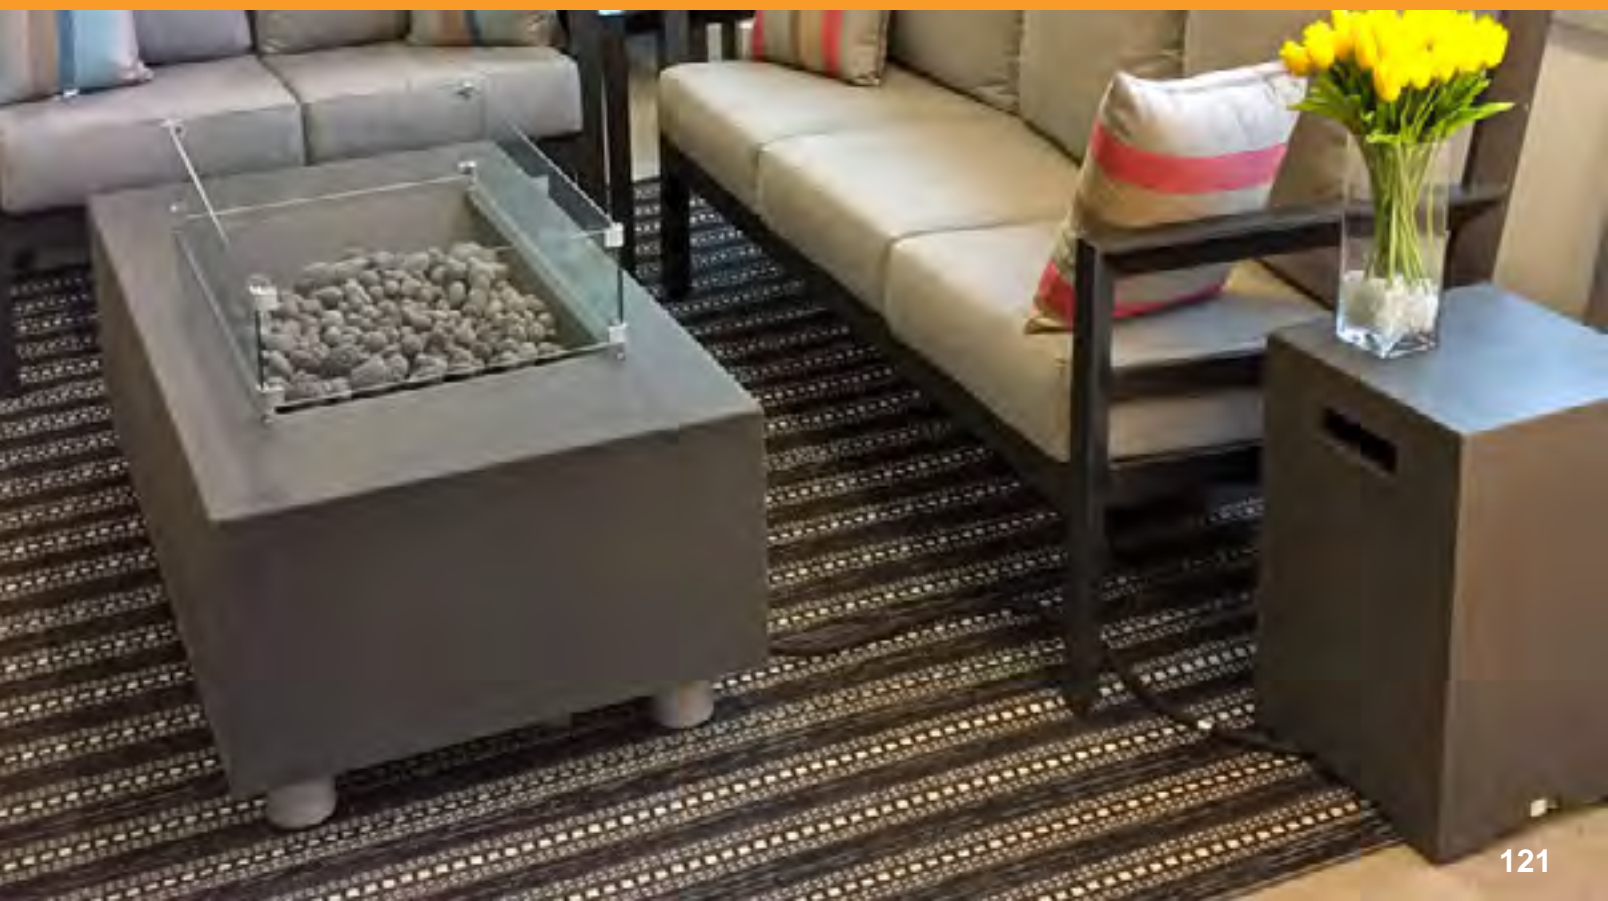

CHARCOAL
BUM-P-MO-CH-LP