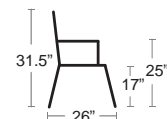

Essen Bench

Solid Cast iron legs • Steel seat and back • Epoxy primer • Ferrus treatment and powder coat finish
• Can be bolted down • Hardware not included • 123.5 lbs

LIST: $2450 EA.

SELL PRICE: **$1600 EA.**

Citizen Bench

Cast iron frame and legs • Tropical wood slats • Can be bolted down • Hardware not included • 130 lbs

LIST: $2270 EA.

SELL PRICE: **$1480 EA.**

Neobarcano Bench

Cast iron frame • Epoxy primer with ferrus treatment and powder coat finish • Tropical wood with natural stain and
lingus fungicide/insecticide • Can be bolted down • Hardware not included • 136 lbs

LIST: $2310 EA.

SELL PRICE: **$1500 EA.**