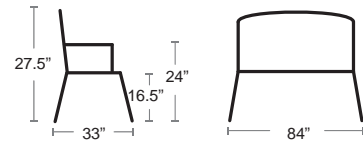

SELL PRICE: **\$3700 EA.**

URBAN-581

Love Seat • 33.5 lbs

LIST: \$3850 EA.

SELL PRICE: **\$2500 EA.**

URBAN-582

Club Armchair • 19 lbs

LIST: \$2160 EA.