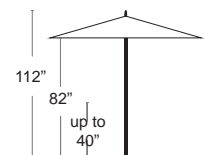

OASIS7.5SQ

Oasis 7.5 Square

Recasens Recacril 9 oz Marine Grade Solution Dyed Acrylic Fabric • Brushed aluminum frame
Single wind vent • 2 piece center pole • stainless steel hardware • Manuel lift with pin

LIST: $820 EA.   SELL PRICE: **$530 EA.**

SEASHELL
WHITE

VERMILION
RED

Aluminum
GREY

DENIM
BLUE

DARK
GREY

OASIS9.0OCT

Oasis 9.0 Octagon

Recasens Recacril 9 oz Marine Grade Solution Dyed Acrylic Fabric • Brushed aluminum frame
Single wind vent • 2 piece center pole • stainless steel hardware • Manuel lift with pin

LIST: $820 EA.   SELL PRICE: **$530 EA.**

SEASHELL
WHITE

VERMILION
RED

Aluminum
GREY

DENIM
BLUE

DARK
GREY