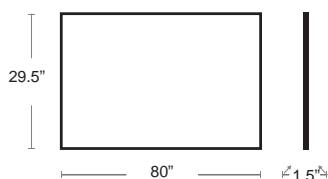

7 Foot Panel • 26 lbs

LIST: $1200 EA.

SELL PRICE: **$780 EA.**