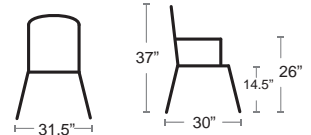

WHITE
BS-MODERN-WHITE