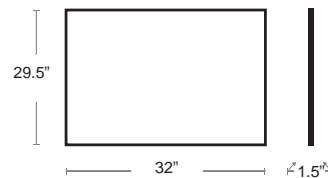

3 Foot Panel • 12 lbs

LIST: $695 EA.

SELL PRICE: **$455 EA.**

BLACK
SSP-PP3000-001