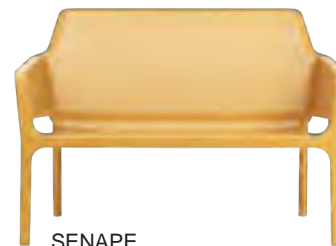

ANTRACITE
40338.02.000

SENAPE
40338.56.000

Net Bench Cushion

Made in North America

- Sunbrella 100% Solution dyed acrylic • 3.3 lbs
- Zippered removable cover • Washable

Custom Sunbrella cushions available for a 25% Surcharge

LIST: **$210 EA.**   SELL PRICE: **$140 EA.**