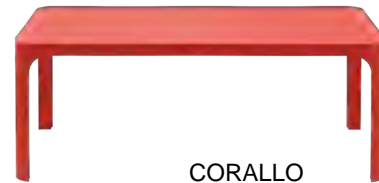

CORALLO
40064.75.000