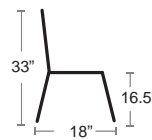

Limited Quantities for 2022
– More Stock in 2023