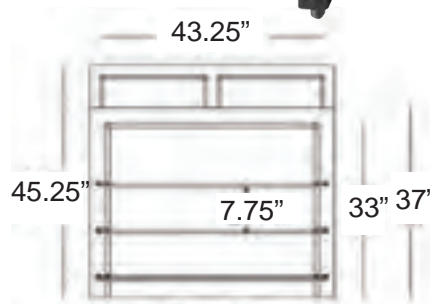

Fiesta Portable Bar / Host Station / Servery

Resin bar, host or server station • Stainless steel upper tier counter top • 2 HPL shelves included • 8 wheels with locks
UV protected • Attach multiple bars, some items are special order, together to create a custom size and shape • 115 lbs

LIST: $3900 EA.

SELL PRICE: **$2500 EA.**