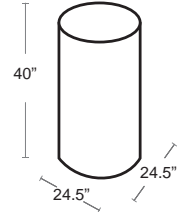

LIST: \$5640 EA.

SELL PRICE: **\$3670 EA.**

BLACK OXIRON/STAINLESS STEEL
U686

Dara Litter Bin With Ashtray / Snuffer Large

Steel • 51 gal capacity • Can be bolted down • Hardware not included • 114 lbs

LIST: \$3160 EA.