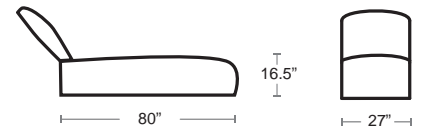

SELL PRICE: **\$1400 EA.**

URBAN-583

Chaise Lounger • 35 lbs

LIST: \$2650 EA.

SELL PRICE: **\$1720 EA.**

Can be used with or without the cushion

URBAN-415

Rectangular Coffee Table