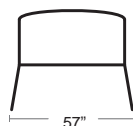

SELL PRICE: **\$3700 EA.**

URBAN-581

Love Seat • 33.5 lbs

LIST: \$3850 EA.

SELL PRICE: **\$2500 EA.**

URBAN-582

Club Armchair • 19 lbs

LIST: \$2160 EA.