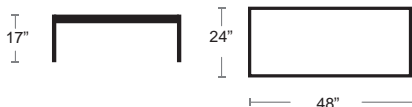

Rectangular Coffee Table

Powder coated aluminum frame and top with slats • 20.5 lbs

URBAN-2448

LIST: $1390 EA.

SELL PRICE: **$900 EA.**