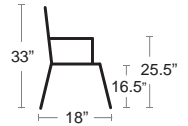

Maritz

Square tubular aluminum powder coated frame • EON slat seat and back • 14 lbs

LIST: $400 EA.   SELL PRICE: **$260 EA.**

Side Chair Pg 29, Bar Stool Pg.40, Table tops Pg.56

**Limited Quantities for 2022
- More Stock in 2023**

SILVER FRAME
EON TEAK
MARSTK-004

SILVER FRAME
EON GREY
MARSGR-004

ANTRACITE FRAME
EON TEAK
MARATK-004