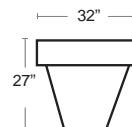

ANTRACITE
41451A