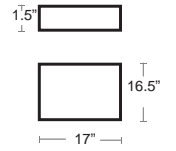

Custom fit cushion with ties

Custom Sunbrella cushions available for a 40% Surcharge

LIST: \$70 EA.

SELL PRICE: **\$45 EA.**

MADE IN NORTH AMERICA

PEYTON GRANITE
56075-0000

MILANO CHAR
56079-0000

SPECTRUM CARBON
48085-0000