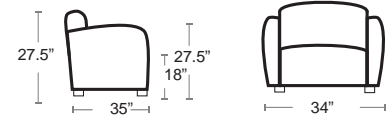

SKY-582

Skyline Chair • 32 lbs

LIST: \$2400 EA. SELL PRICE: **\$1560 EA.**

Sofa-Cushion Replacement Volt Silver or other Sunbrella furniture grade solid color LIST: \$510 EA.

SELL PRICE: **\$330 EA.**

SKY-583