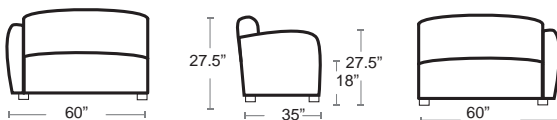

LEFT
SKY-02L-14

RIGHT
SKY-02R-14

Skyline Double Armless Module • 47 lbs

LIST: \$3850 EA. SELL PRICE: **\$2500 EA.**

Sofa-Cushion Replacement Volt Silver or other Sunbrella furniture grade solid color LIST: \$1000 EA.