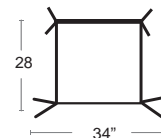

Ibisco Tilting Bar Height Base

See Table Top & Base Fit Guide Pg.55

Cast aluminum • Powder coated • Specially coated for resistance to Salt Water • Tilt top • 15 lbs

LIST: $315 EA.

SELL PRICE: **$205 EA.**

Fiore Bar Height Base

See Table Top & Base Fit Guide Pg.55

Cast aluminum • Powder coated • Specially coated for resistance to Salt Water • 13 lbs

LIST: $260 EA.

SELL PRICE: **$170 EA.**

Scudo Double Tilting Dining Height Base

See Table Top & Base Fit Guide Pg.55

Cast aluminum • Powder coated • Specially coated for resistance to Salt Water • Tilt top • 19 lbs

LIST: $400 EA.

SELL PRICE: **$260 EA.**