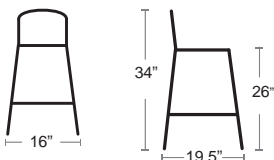

Drainage hole in seat • 8.6 lbs

LIST: \$180 EA. SELL PRICE: **\$120 EA.**

ROSSO
40347.07.000

ANTRACITE
40347.02.000

DINING AND BAR HEIGHT TABLES

RIO COLLECTION 

Extendable ALUMINUM or RESIN

Tubular aluminum powder coated frame and legs, aluminum or resin and fiberglass dural top