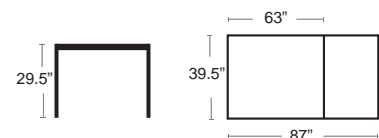

DINING AND BAR HEIGHT TABLES

Libeccio Extendable Table

Resin Durel top • Tubular aluminum powder coated frame and legs • Removable leaf with under table storage
UV Protected • 64 Lbs

LIST: $810 EA.

SELL PRICE: **$530 EA.**

Maestrale 220 Extendable Table

Resin Durel top • Tubular aluminum powder coated frame and legs • Removable leaf with under table storage
UV Protected • 69 lbs

LIST: $770 EA.

SELL PRICE: **$500 EA.**