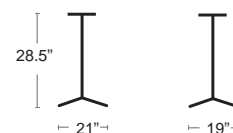

LIST: \$270 EA. SELL PRICE: **\$175 EA.**

SILVER
54554.00.000.01

ANTRACITE
54552.00.000.01

WHITE
54553.00.000.01

Flute Tilting Dining Height Base

See Table Top & Base Fit Guide Pg.55

Cast aluminum • Powder coated • Specially coated for resistance to Salt Water • Tilt top