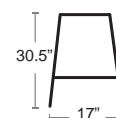

BAR STOOLS

Maritz Bar

Square tubular aluminum powder coated frame • EON slat seat and back • 16.8 lbs

LIST: $440 EA.

SELL PRICE: **$290 EA.**

Armchair Pg.15, Side Chair Pg. 29, Table Tops Pg. 56

Limited Quantities for 2022
- More Stock in 2023

Africa Bar

Tubular resin and fiberglass frame • Solid resin and fiberglass seat and back • UV Protected • 9.5 lbs

LIST: $300 EA.

SELL PRICE: **$200 EA.**

Arm Chair Pg.16, Side Chair Pg.30

Brooklyn Backless Bar

Tubular resin and fiberglass frame • Solid resin and fiberglass seat • UV Protected • 9.5 lbs

LIST: $260 EA.

SELL PRICE: **$170 EA.**