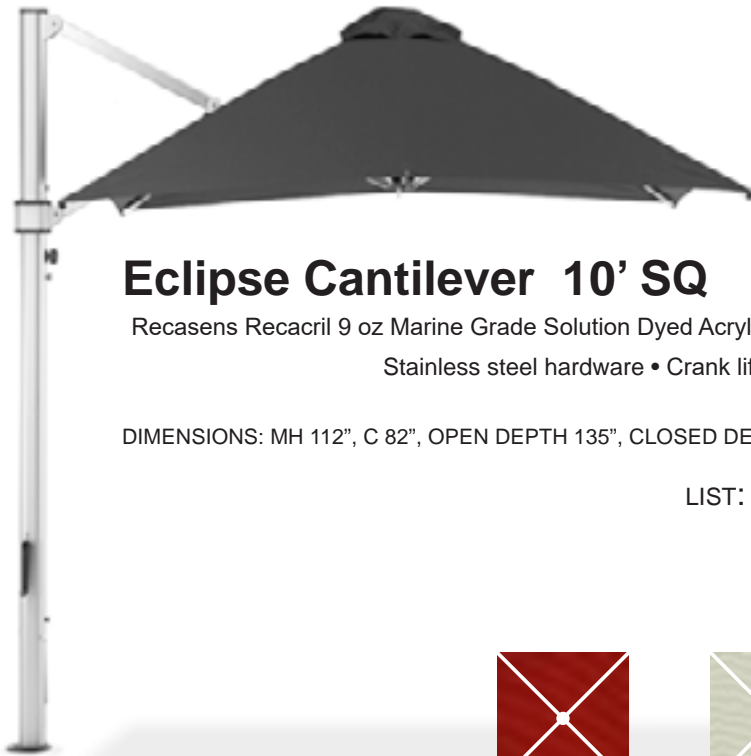

SPECIAL ORDER ONLY

Vela13' Square

LIST: \$6500 EA.
SELL PRICE: **\$4300 EA.**
DIMENSIONS: H 95", W 158", D 158", 308 lbs
CODE: VELA13SQ

SPECIAL ORDER ONLY

Vela10' Square

LIST: \$5800 EA.
SELL PRICE: **\$3800 EA.**
DIMENSIONS: H 95", W 118", D 118", 285 lbs
CODE: VELA10SQ

Crank Roller Blind Mesh Soltis Color-Charcoal 10' • 13' • 16'

10' Wall LIST: \$1350	SELL: \$900
13' Wall LIST: \$1600	SELL: \$1040
16' Wall LIST: \$1850	SELL: \$1200

SHADE

Eclipse Cantilever 10' SQ

Recasens Recacril 9 oz Marine Grade Solution Dyed Acrylic Fabric • Wind stabilizer kit included • Extruded Aluminum • Stainless steel hardware • Crank lift • Infinity tilt with 360 degree rotation