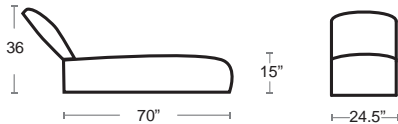

SELL PRICE: **\$325 EA.**

SKY-00A

Skyline Sun Lounger with Cushion • (WITH CUSHION), 42lbs

LIST: \$3850 EA. SELL PRICE: **\$2500 EA.**

SKY-515

Skyline Rectangular Coffee Table w/ Glass Top • 28 lbs

LIST: \$1120 EA. SELL PRICE: **\$730 EA.**