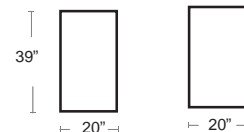

Cubo High

Tall rectangular resin planter • UV protected

Can handle -40C to +40C • 48 lbs

LIST: $790 EA.

SELL PRICE: **$515 EA.**