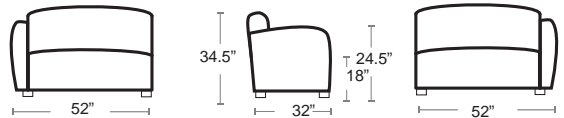

City View Right & Left Module • 35 lbs

LIST: $3550 EA.   SELL PRICE: **$2300 EA.**

Sofa-Cushion Replacement Volt Silver or Sunbrella 5400 Series   LIST: $1100 EA.   SELL PRICE: **$715 EA.**

City View Corner Module • 36 lbs

LIST: $3700 EA.   SELL PRICE: **$2400 EA.**

Sofa-Cushion Replacement Volt Silver or Sunbrella 5400 Series   LIST: $1100 EA.   SELL PRICE: **$715 EA.**

City View Slipper Module • 18 lbs

LIST: $1850 EA.   SELL PRICE: **$1200 EA.**

Sofa-Cushion Replacement Volt Silver or Sunbrella 5400 Series   LIST: $615 EA.   SELL PRICE: **$400 EA.**