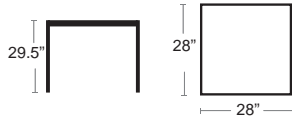

DINING AND BAR HEIGHT TABLES

CUBE COLLECTION - Antracite

Resin and fiberglass slat top • Tubular resin and fiberglass legs • UV Protected

Cube 70, 21 lbs

LIST: $330 EA.

SELL PRICE: **$215 EA.**

47852.02.000

Cube 80, 28 lbs

LIST: $355 EA.

SELL PRICE: **$230 EA.**

48052.02.000

Cube 140, 37.25 lbs

LIST: $520 EA.

SELL PRICE: **$340 EA.**

47752.02.000