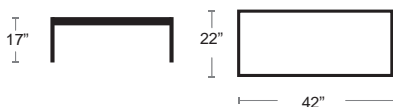

Skyline Sun Lounger with Cushion • (WITH CUSHION), 42lbs

LIST: $3850 EA.   SELL PRICE: **$2500 EA.**

Skyline Rectangular Coffee Table w/ Glass Top • 28 lbs

LIST: $1120 EA.   SELL PRICE: **$730 EA.**

Skyline Square Side Table w/ Glass Top • 20 lbs

LIST: $910 EA.   SELL PRICE: **$600 EA.**