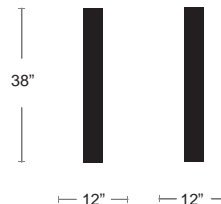

Clash Stand up Ashtray

Galvanized steel and stainless steel top • Locking system • Can be bolted down
Hardware not included • 27 lbs.

LIST: $820 EA.

SELL PRICE: **$540 EA.**

GLOSSY GREY BROWN
RAL 8019 UVC1