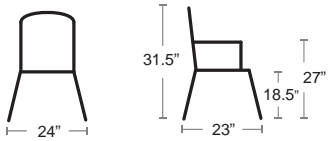

Tubular resin and fiberglass frame • Perforated resin and fiberglass seat and back • UV Protected
Chair is dining height • 8.6 lbs

LIST: $170 EA.   SELL PRICE: **$110 EA.**

Bit Side Chair Pg.31, Bar Stool Pg.41, Net Bench Pg.85,
Net Relax Pg.86, Net Table Pg.87

SENAPE
40326.56.000