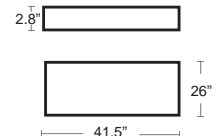

SPECTRUM CHERRY
48096-0000

Net Relax

Tubular resin and fiberglass frame • Perforated resin and fiberglass seat and back • UV Protected

Without cushion the bench is lounge height, with cushion it is dining height • 10.5 lbs