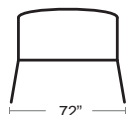

LIST: \$2310 EA.

SELL PRICE: **\$1500 EA.**

HAMMERED GREY/TROPICAL WOOD
(NATURAL STAIN)
U304

Valles Bench

Tubular steel frame • Perforated steel mesh seat and back • Electro galvanized steel with powder coat finish