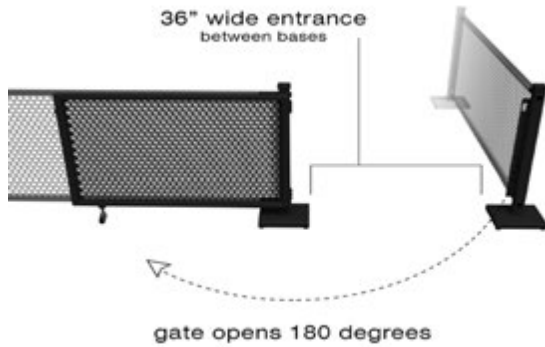

Straight Stands

LIST: \$2615 EA. SELL PRICE: **\$1700 EA.**

BLACK
GS001-PLUS2-001

Corner & Straight Stands

LIST: \$2615 EA. SELL PRICE: **\$1700 EA.**

BLACK
GS003-PLUS2-001

Hanging Planter • 26 lbs

Heavy gauge aluminum • Powder coated • Rust proof • UV Protected