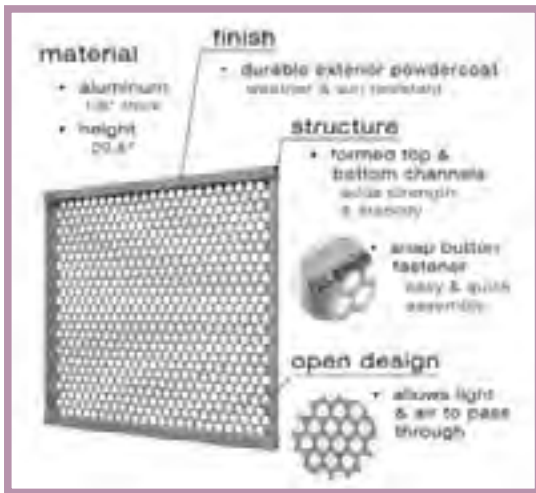

SELECTSPACE PARTITIONS

Super easy to install! The only components that need assembly are the regular stands, all the other components come ready-to-use right out of the box. The panels and stands connect quickly and easily with spring push-buttons. Temporary or permanent, all the SelectSpace stand bases come with bolt hole knock-outs that can be removed and used to bolt the partitions into the ground. If you want your system to be easily removable, simply leave the knock-outs in place.

Panels are fabricated from heavy gauge perforated aluminum. Posts are heavy gauge aluminum and stainless steel bases, with leveling legs for uneven ground.

All components are powder coated and rust proofed.

ADD NET **$100** FOR CUSTOM COLORS SEE PAGE 101