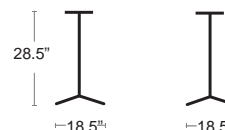

TABLE TOPS AND BASES

Ibisco Tilting Dining Height Base

See Table Top & Base Fit Guide Pg.55

Cast aluminum • Powder coated • Specially coated for resistance to Salt Water • Tilt top • 11 lbs

LIST: $270 EA.   SELL PRICE: **$175 EA.**

Flute Tilting Dining Height Base

See Table Top & Base Fit Guide Pg.55

Cast aluminum • Powder coated • Specially coated for resistance to Salt Water • Tilt top

Self leveling • 10.5 lbs

LIST: $235 EA.   SELL PRICE: **$155 EA.**

Fiore Dining Height Base

See Table Top & Base Fit Guide Pg.55

Cast aluminum • Powder coated • Specially coated for resistance to Salt Water • 11 lbs

LIST: $225 EA.   SELL PRICE: **$145 EA.**