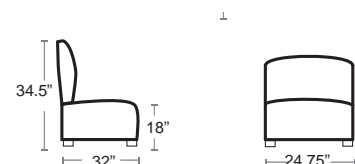

CITYVIEW-00A

City View Sun Lounger with Cushion • 42 lbs

LIST: \$3100 EA. SELL PRICE: **\$2000 EA.**

CITYVIEW-415

City View Tables

Welded powder coated aluminum frame • Parallel rectangular perforations for drainage