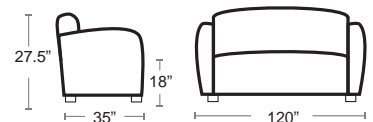

SKYLINE DEEP SEATING COLLECTION

All weather resin wicker fish-bone weave • Powder coated aluminum frame

Includes Sunbrella cushions

Zippered for easy cleaning • VOLT SILVER #58020-0000 • Sunbrella furniture grade fabric

Custom cushion colors available • Sunbrella Furniture Grade fabric • Allow 4-6 weeks for delivery

Skyline Long Sofa • 114 lbs

LIST: 8000 EA.

SELL PRICE: **5200 EA.**

Sofa-Cushion Replacement Volt Silver or other Sunbrella furniture grade solid color LIST: $2110 EA. SELL PRICE: **$1370 EA.**