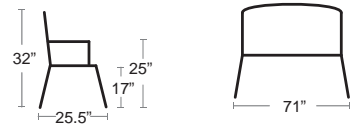

Omega Bike Rack

Steel • Electrolyte zinc plated and powder coat finish • Can be bolted down
Hardware not included • 27.5 lbs

LIST: $500 EA.

SELL PRICE: **$325 EA.**

Ecosens Bench

Steel frame • Recycled Poly Plank seat and back • Ferrus treatment and silver polyester powder coat finish
• Can be bolted down • Hardware not included • 173 lbs

LIST: $2300 EA.

SELL PRICE: **$1495 EA.**

RECYCLED POLY/
SILVER U362