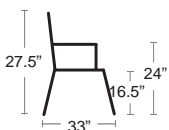

SELL PRICE: **\$3700 EA.**

URBAN-581

Love Seat • 33.5 lbs

LIST: \$3850 EA.

SELL PRICE: **\$2500 EA.**

URBAN-582

Club Armchair • 19 lbs

LIST: \$2160 EA.