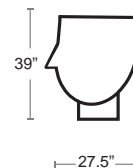

VONDOM
MADE IN SPAIN

Adan Planter by Teresa Sapey

Sculptural resin pot • UV protected • Can handle -40C to +40C • 37.5 lbs

LIST: $2000 EA.   SELL PRICE: **$1290 EA.**

AdanTable Pg.171