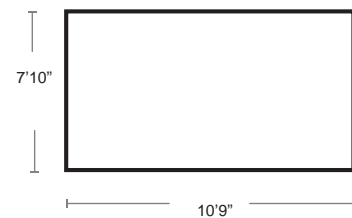

LIST: \$655 EA. SELL PRICE: **\$430 EA.**

*CP-CS-9860/9009

Recife

Outdoor / Indoor Area Rug • 100% Fibre Enhanced Polypropylene
Water, Mold/Mildew Resistant • UV Stabilized • Color Grey/White

LIST: \$655 EA. SELL PRICE: **\$430 EA.**