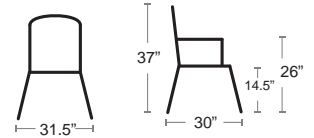

LIST: \$615 EA. SELL PRICE: **\$400 EA.**

Modern Adirondack

Assembly required • Polyethylene • UV protected • 48 lbs
 LIST: \$650 EA. SELL PRICE: **\$430 EA.**

RED
BS-MODERN-RED

BLACK
BS-MODERN-BLACK

WHITE
BS-MODERN-WHITE