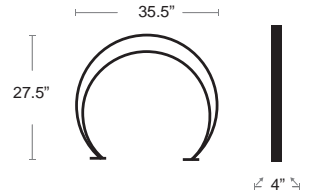

Omega Bike Rack

Steel • Electrolyte zinc plated and powder coat finish • Can be bolted down
Hardware not included • 27.5 lbs

LIST: \$500 EA.

SELL PRICE: **\$325 EA.**

GLOSSY SILVER
U201

Ecosens Bench

Steel frame • Recycled Poly Plank seat and back • Ferrus treatment and silver polyester powder coat finish
• Can be bolted down • Hardware not included • 173 lbs