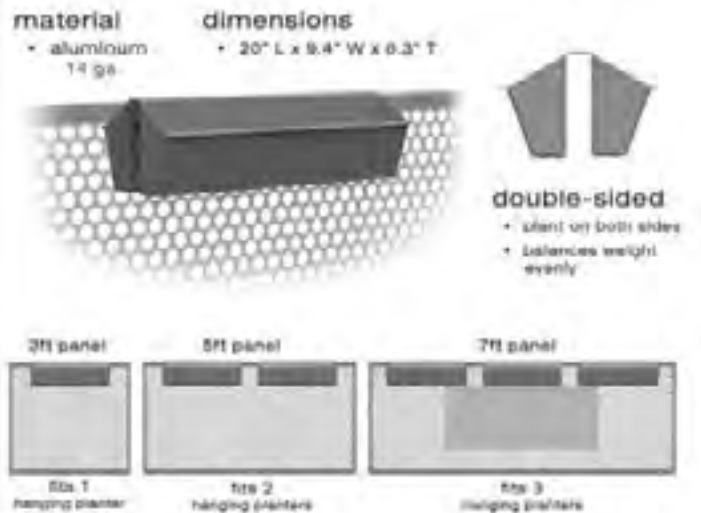

BLACK
PLT03-001