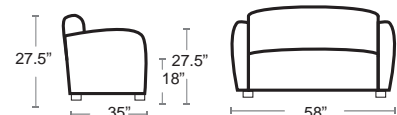

Skyline Sofa • 66 lbs

LIST: $5850 EA.   SELL PRICE: **$3800 EA.**

Sofa-Cushion Replacement Volt Silver or other Sunbrella furniture grade solid color   LIST: $1510 EA.   SELL PRICE: **$980 EA.**

Skyline Loveseat • 49 lbs

LIST: $3550 EA.   SELL PRICE: **$2300 EA.**

Sofa-Cushion Replacement Volt Silver or other Sunbrella furniture grade solid color   LIST: $615 EA.   SELL PRICE: **$400 EA.**