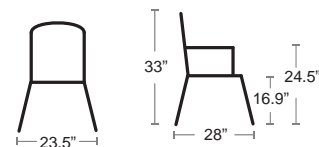

RED
BS-MODERN-RED

BLACK
BS-MODERN-BLACK

WHITE
BS-MODERN-WHITE

ARM CHAIRS

Aria

Resin frame with slats • UV Protected • 17.4 lbs

Seat and Back cushion included • Choose your cushion color see below

LIST: \$550 EA. SELL PRICE: **\$355 EA.**