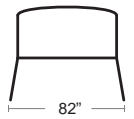

Can be bolted down • Hardware not included • 71.5 lbs

LIST: \$2510 EA.

SELL PRICE: **\$1635 EA.**

GLOSSY SILVER
U340M

Valles Backless Bench

Tubular steel frame • Perforated mesh seat • Electro galvanized steel with powder coat finish