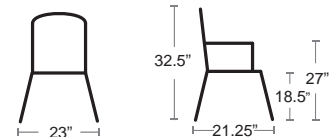

ARM CHAIRS

Trill

Tubular resin and fiberglass frame • Solid resin and fiberglass seat and back • UV Protected • 10.3 lbs

LIST: $170 EA.

SELL PRICE: **$110 EA.**

See in stock cushions Pg.26

Trill Bistrot Pg.33, Bar Stool Pg.42