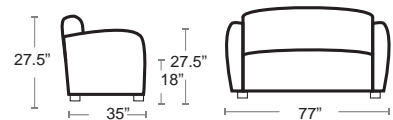

Skyline Sofa • 66 lbs

LIST: $5850 EA.   SELL PRICE: **$3800 EA.**

Sofa-Cushion Replacement Volt Silver or other Sunbrella furniture grade solid color   LIST: $1510 EA.   SELL PRICE: **$980 EA.**

Skyline Loveseat • 49 lbs

LIST: $3550 EA.   SELL PRICE: **$2300 EA.**

Sofa-Cushion Replacement Volt Silver or other Sunbrella furniture grade solid color   LIST: $615 EA.   SELL PRICE: **$400 EA.**