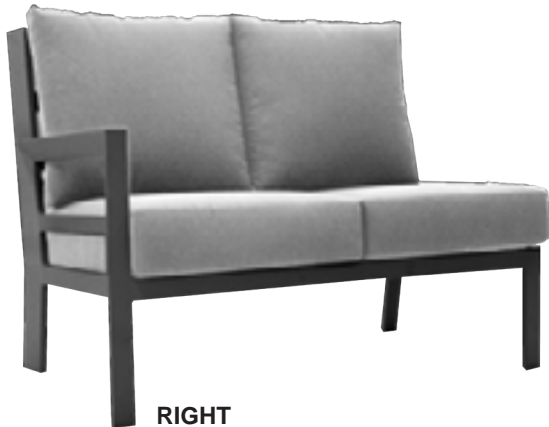

City View Right & Left Module • 35 lbs

LIST: $3550 EA.   SELL PRICE: **$2300 EA.**

Sofa-Cushion Replacement Volt Silver or Sunbrella 5400 Series   LIST: $1100 EA.   SELL PRICE: **$715 EA.**

RIGHT
CITYVIEW-02R