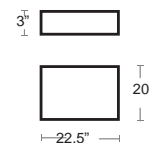

Net Relax

Tubular resin and fiberglass frame • Perforated resin and fiberglass seat and back • UV Protected

Without cushion the bench is lounge height, with cushion it is dining height • 10.5 lbs

LIST: $200 EA.   SELL PRICE: **$130 EA.**

Armchair Pg.198, Bit Side Chair Pg.33, Bar Stool Pg.432,

Net Bench Pg.85, Net Table Pg.87

Net Relax Cushion

Made in North America • Sunbrella 100% Solution dyed acrylic • 1.8 lbs

Zippered removable cover • Washable

Custom Sunbrella cushions available for a 25% Surcharge

LIST: **$110 EA.**   SELL PRICE: **$75 EA.**