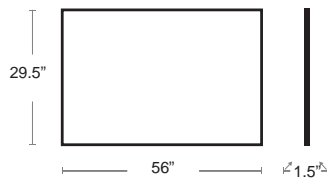

5 Foot Panel • 19 lbs

LIST: $970 EA.

SELL PRICE: **$630 EA.**

BLACK
SSP-PP5000-001