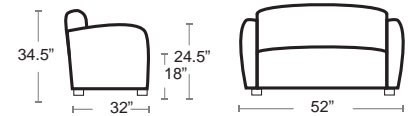

CITYVIEW-581

City View Love Seat • 35 lbs

LIST: \$3230 EA. SELL PRICE: **\$2100 EA.**

Sofa-Cushion Replacement Volt Silver or Sunbrella 5400 Series LIST: \$1100 EA. SELL PRICE: **\$715 EA.**

CITYVIEW-582

City View Club Chair • 21.5 lbs