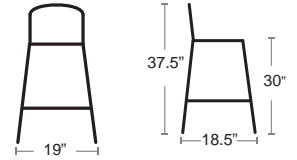

TORTORA
40350.10.000