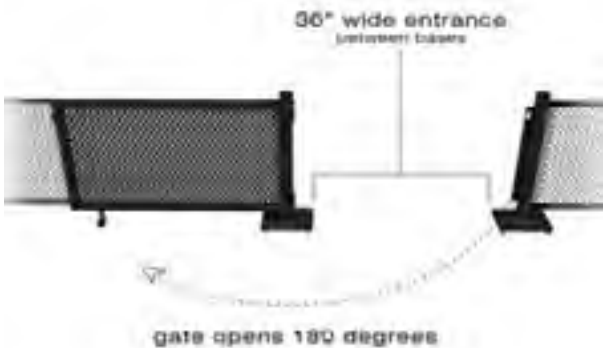

Straight Stands

LIST: \$2615 EA. SELL PRICE: **\$1700 EA.**

BLACK
GS001-PLUS2-001

Corner & Straight Stands

LIST: \$2615 EA. SELL PRICE: **\$1700 EA.**

BLACK
GS003-PLUS2-001

Hanging Planter • 26 lbs

Heavy gauge aluminum • Powder coated • Rust proof • UV Protected