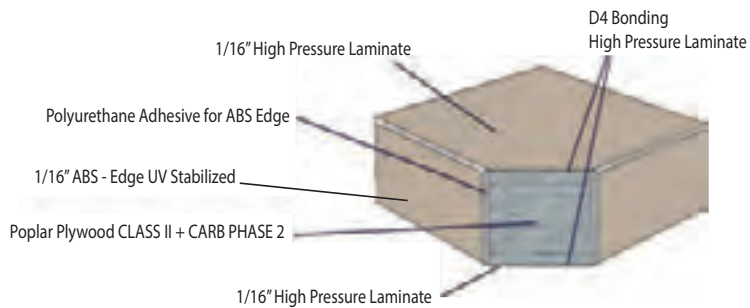

Severin Exteriolit Classic