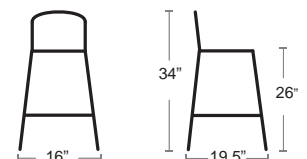

Lido Counter

Tubular resin and fiberglass frame • Perforated resin and fiberglass seat and back • UV Protected • 8.6 lbs

LIST: \$180 EA. SELL PRICE: **\$120 EA.**

ROSSO
40345.07.000

ANTRACITE
40345.02.000