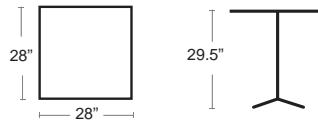

DINING AND BAR HEIGHT TABLES

CLIP COLLECTION ANTRACITE

Resin and fiberglass perforated top • Tubular resin and fiberglass legs • UV Protected

Clip 80 • 27 lbs

LIST: $315 EA.

SELL PRICE: **$205 EA.**

Clip 70 • 24 lbs

LIST: $300 EA.

SELL PRICE: **$195 EA.**

ANTRACITE
40082.02.000

ANTRACITE
40084.02.000