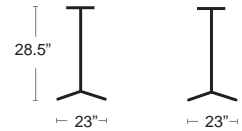

Cast aluminum • Powder coated • Specially coated for resistance to Salt Water • 21.8 lbs

LIST: \$400 EA.

SELL PRICE: **\$260 EA.**

ANTRACITE
53652.00.000.01

WHITE
53653.00.000.01

Frasca Mini Tilting Dining Height Base