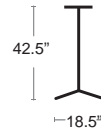

Ibisco Tilting Bar Height Base

See Table Top & Base Fit Guide Pg.55

Cast aluminum • Powder coated • Specially coated for resistance to Salt Water • Tilt top • 15 lbs

LIST: $315 EA.

SELL PRICE: **$205 EA.**

Fiore Bar Height Base

See Table Top & Base Fit Guide Pg.55

Cast aluminum • Powder coated • Specially coated for resistance to Salt Water • 13 lbs

LIST: $260 EA.

SELL PRICE: **$170 EA.**

Scudo Double Tilting Dining Height Base

See Table Top & Base Fit Guide Pg.55

Cast aluminum • Powder coated • Specially coated for resistance to Salt Water • Tilt top • 19 lbs

LIST: $400 EA.

SELL PRICE: **$260 EA.**