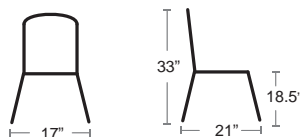

Bora Bistrot

Tubular resin and fiberglass frame • Perforated resin and fiberglass seat and back
UV Protected • 8.2 lbs

LIST: $140 EA.   SELL PRICE: **$90 EA.**

See in stock cushions Pg.38
Armchair Pg.24, Lido Bar & Counter Stools Pg.44