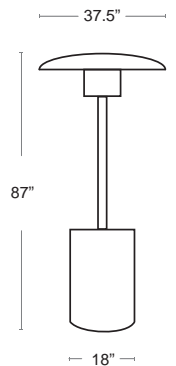

Commercial Patio Heater • 75 lbs

Heavy duty stainless steel body • Weather resistant • Holds 20 or 30lb propane tanks
10+ Hours of burn time on High • Wheel kit included • Hose and regulator included
Easy on/off tank access • High output and fuel efficient burner • 45,000 BTHY

LIST: $770 EA.

SELL: **$500 EA.**

2620-SS