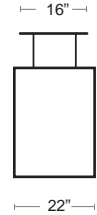

STEEL GREY
U694S

Dado Litter Bin With Rubbermaid Liner

Steel • E Coated powder coat finish • Can be bolted down • Hardware not included • 65.5 lbs

LIST: \$2770 EA.

SELL PRICE: **\$1800 EA.**

886+OR3567-G

JET BLACK / ALUMINUM
U638