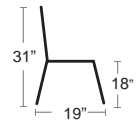

SIDE CHAIRS

Africa

VONDOM®
MADE IN SPAIN

Tubular resin and fiberglass frame • Solid resin and fiberglass seat and back • UV Protected • 12 lbs

LIST: $250 EA.

SELL PRICE: **$165 EA.**

Armchair Pg.16, Bar Stool Pg.40