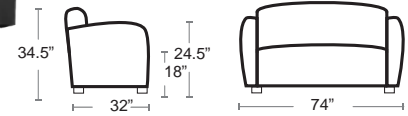

City View Sofa • 48 lbs

LIST: $5540 EA.   SELL PRICE: **$3600 EA.**

Sofa-Cushion Replacement Volt Silver or Sunbrella 5400 Series   LIST: $1700 EA.   SELL PRICE: **$1100 EA.**

City View Love Seat • 35 lbs

LIST: $3230 EA.   SELL PRICE: **$2100 EA.**

Sofa-Cushion Replacement Volt Silver or Sunbrella 5400 Series   LIST: $1100 EA.   SELL PRICE: **$715 EA.**

City View Club Chair • 21.5 lbs

LIST: $2160 EA.   SELL PRICE: **$1400 EA.**

Sofa-Cushion Replacement Volt Silver or Sunbrella 5400 Series   LIST: $540 EA.   SELL PRICE: **$350 EA.**