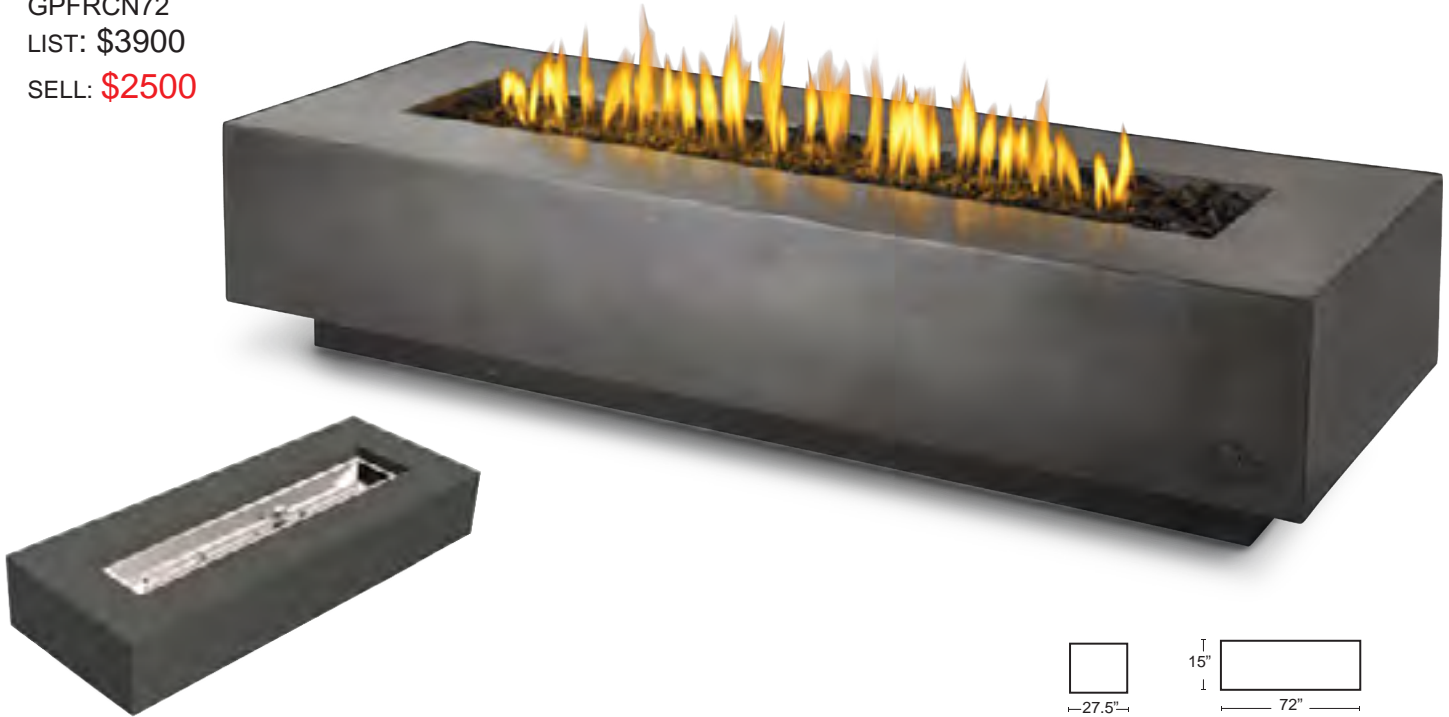

NEXUS FLAME TABLE COLLECTION

Cast aluminum construction that looks like formed concrete.

Premium stainless steel burner with lava rock media.

Option to convert to natural gas, NG Conversion Kit available - Sold separately. Cover included.

53,000 BTU's

Nexus 72

GPFRCN72

LIST: $3900

SELL: **$2500**