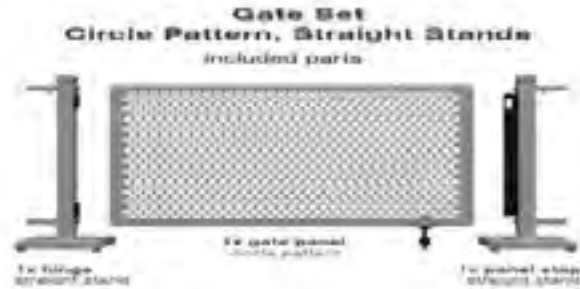

Straight Stands

LIST: \$2615 EA. SELL PRICE: **\$1700 EA.**

BLACK
GS001-PLUS2-001

Corner & Straight Stands

LIST: \$2615 EA. SELL PRICE: **\$1700 EA.**

BLACK
GS003-PLUS2-001

Hanging Planter • 26 lbs

Heavy gauge aluminum • Powder coated • Rust proof • UV Protected