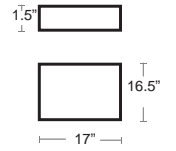

TORTORA
40244.10.000

STOCK ARMCHAIR CUSHIONS

Cushions

Custom fit cushion with ties

Custom Sunbrella cushions available for a 40% Surcharge

LIST: \$70 EA.

SELL PRICE: **\$45 EA.**

MADE IN NORTH AMERICA