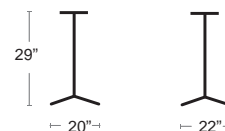

Self leveling • 10.5 lbs

LIST: \$235 EA. SELL PRICE: **\$155 EA.**

WHITE
55653.00.000.01

SILVER
55654.00.000.01

ANTRACITE
55652.00.000.01

Fiore Dining Height Base

See Table Top & Base Fit Guide Pg.55

Cast aluminum • Powder coated • Specially coated for resistance to Salt Water • 11 lbs