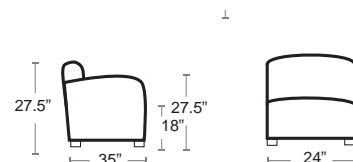

SELL PRICE: **\$325 EA.**

SKY-00A

Skyline Sun Lounger with Cushion • (WITH CUSHION), 42lbs

LIST: \$3850 EA. SELL PRICE: **\$2500 EA.**

SKY-515

Skyline Rectangular Coffee Table w/ Glass Top • 28 lbs

LIST: \$1120 EA. SELL PRICE: **\$730 EA.**