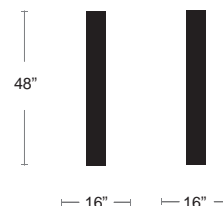

Dado Litter Bin With Rubbermaid Liner

Steel • E Coated powder coat finish • Can be bolted down • Hardware not included • 65.5 lbs

LIST: $2770 EA.

SELL PRICE: **$1800 EA.**

886+OR3567-G

JET BLACK / ALUMINUM
U638

Deploye Litter Bin

Steel top and bottom • Mesh steel sides • E-coated powder coat finish • 37 gal capacity
Can be bolted down • Hardware not included • 55 lbs

LIST: $2385 EA.

SELL PRICE: **$1550 EA.**

Hand Sanitizer Dispenser

Steel construction • Hands free foot pump • Can be bolted down
Hardware not included • 35 lbs.

LIST: $1540 EA.

SELL PRICE: **$1000 EA.**

TEXTURED STEEL GREY
UV4