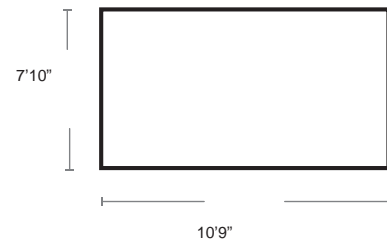

*CP-CS-5262/9008