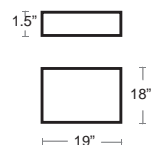

Net Arm

Tubular resin and fiberglass frame • Perforated resin and fiberglass seat and back • UV Protected
Chair is dining height • 8.6 lbs

LIST: $170 EA.   SELL PRICE: **$110 EA.**

Bit Side Chair Pg.31, Bar Stool Pg.41, Net Bench Pg.85,
Net Relax Pg.86, Net Table Pg.87

Net Cushion

Made in North America • Sunbrella 100% Solution dyed acrylic • 1.8 lbs

Zippered removable cover • Washable

Custom Sunbrella cushions available for a 25% Surcharge

LIST: $70 EA.   SELL PRICE: **$45 EA.**