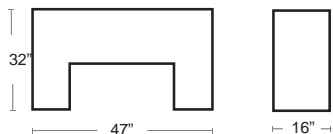

ANTRACITE
42620A