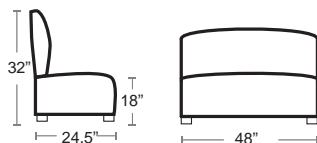

SIDE CHAIRS

Skyline Booth Seating

All weather resin wicker fish-bone weave • Powder coated aluminum frame

Built in cushion • Cover Included

LIST: \$3400 EA. SELL PRICE: **\$2210 EA.**

SKY-WBS-48x32-FB
35 lbs