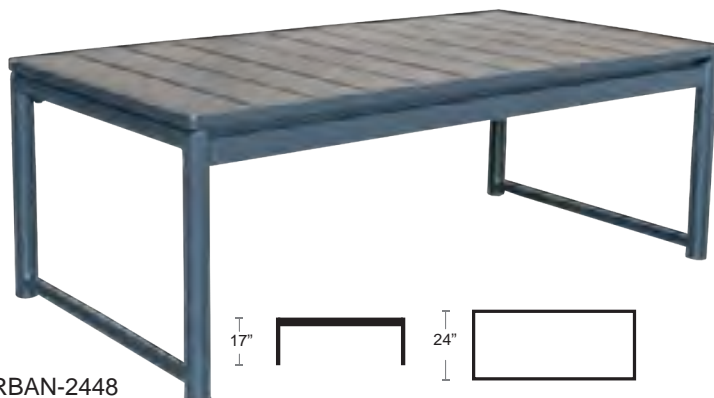

Rectangular Coffee Table

Powder coated aluminum frame and top with slats • 20.5 lbs

URBAN-2448

LIST: $1390 EA.

SELL PRICE: **$900 EA.**