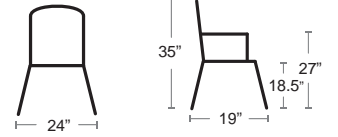

ARM CHAIRS

Musa

Tubular aluminum powder coated frame • Resin seat, back and arm rest • UV Protected • 9.3 lbs

LIST: \$170 EA.

SELL PRICE: **\$110 EA.**

ANTRACITE
61052.02.000

ARM CHAIRS

Trill   