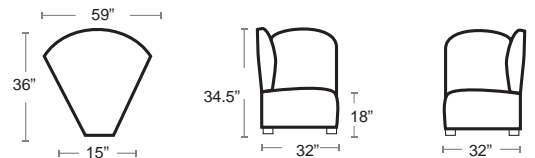

City View Right & Left Module • 35 lbs

LIST: $3550 EA.   SELL PRICE: **$2300 EA.**

Sofa-Cushion Replacement Volt Silver or Sunbrella 5400 Series   LIST: $1100 EA.   SELL PRICE: **$715 EA.**

City View Corner Module • 36 lbs

LIST: $3700 EA.   SELL PRICE: **$2400 EA.**

Sofa-Cushion Replacement Volt Silver or Sunbrella 5400 Series   LIST: $1100 EA.   SELL PRICE: **$715 EA.**

City View Slipper Module • 18 lbs

LIST: $1850 EA.   SELL PRICE: **$1200 EA.**

Sofa-Cushion Replacement Volt Silver or Sunbrella 5400 Series   LIST: $615 EA.   SELL PRICE: **$400 EA.**