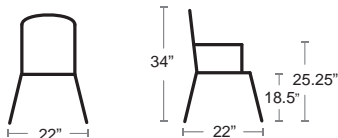

Tubular resin and fiberglass frame, seat and back • Drainage hole in seat • UV Protected • 9.7 lbs

LIST: $145 EA.   **SELL PRICE: $95 EA.**

See in stock cushions Pg.26

Costa Bistrot Pg.36, Faro Bar & Counter Stools, Pg.45