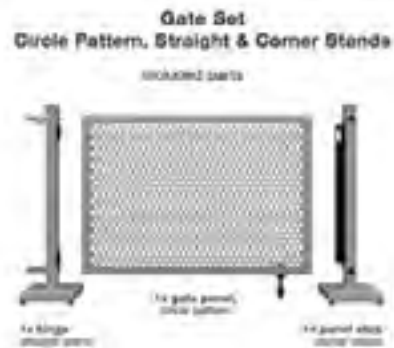

Straight Stands

LIST: \$2615 EA. SELL PRICE: **\$1700 EA.**

BLACK
GS001-PLUS2-001

Corner & Straight Stands

LIST: \$2615 EA. SELL PRICE: **\$1700 EA.**

BLACK
GS003-PLUS2-001

Hanging Planter • 26 lbs

Heavy gauge aluminum • Powder coated • Rust proof • UV Protected