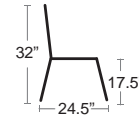

Essen Bench

Solid Cast iron legs • Steel seat and back • Epoxy primer • Ferrus treatment and powder coat finish
• Can be bolted down • Hardware not included • 123.5 lbs

LIST: $2450 EA.

SELL PRICE: **$1600 EA.**

Citizen Bench

Cast iron frame and legs • Tropical wood slats • Can be bolted down • Hardware not included • 130 lbs

LIST: $2270 EA.

SELL PRICE: **$1480 EA.**

Neobarcano Bench

Cast iron frame • Epoxy primer with ferrus treatment and powder coat finish • Tropical wood with natural stain and
lingus fungicide/insecticide • Can be bolted down • Hardware not included • 136 lbs

LIST: $2310 EA.

SELL PRICE: **$1500 EA.**