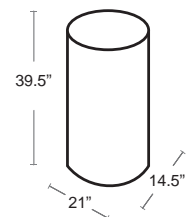

Doria Recycle Litter Bin

Steel • E-coated powder coat finish • 3 different 20 gallon compartments • Can be bolted down
Hardware not included • 90 lbs

LIST: $5640 EA.

SELL PRICE: **$3670 EA.**

BLACK OXIRON/STAINLESS STEEL
U686

Dara Litter Bin With Ashtray / Snuffer Large

Steel • 51 gal capacity • Can be bolted down • Hardware not included • 114 lbs

LIST: $3160 EA.

SELL PRICE: **$2060 EA.**

STEEL GREY
U694L

Dara Litter Bin With Ashtray / Snuffer Medium

Steel • 25 gal capacity • Can be bolted down • Hardware not included • 81 lbs

LIST: $1770 EA.

SELL PRICE: **$1150 EA.**

STEEL GREY
U694S