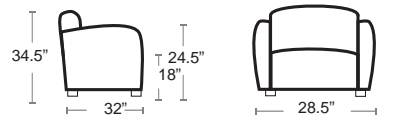

City View Sofa • 48 lbs

LIST: $5540 EA.   SELL PRICE: **$3600 EA.**

Sofa-Cushion Replacement Volt Silver or Sunbrella 5400 Series   LIST: $1700 EA.   SELL PRICE: **$1100 EA.**

City View Love Seat • 35 lbs

LIST: $3230 EA.   SELL PRICE: **$2100 EA.**

Sofa-Cushion Replacement Volt Silver or Sunbrella 5400 Series   LIST: $1100 EA.   SELL PRICE: **$715 EA.**

City View Club Chair • 21.5 lbs

LIST: $2160 EA.   SELL PRICE: **$1400 EA.**

Sofa-Cushion Replacement Volt Silver or Sunbrella 5400 Series   LIST: $540 EA.   SELL PRICE: **$350 EA.**