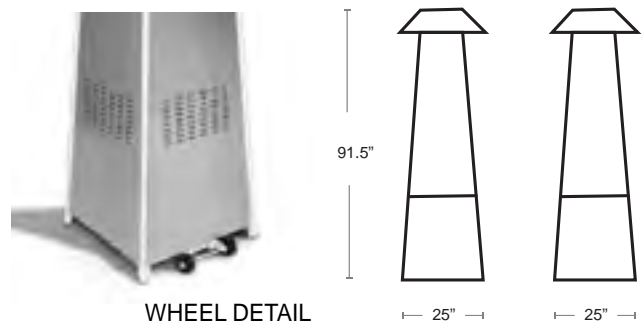

Tower Heater • 51 lbs

The Quartz Tube Tower Heater brings a new look to outdoor heating. Made to withstand all commercial applications, its strengthened stainless steel (304) construction provides the durability needed all year round. • 42,000 BTU

- Heat range of up to 10' diameter • Piezo Push-button ignition
- Variable gas control valve • Standard 20 Lb and 30 Lb propane tank compatible
  - 304 stainless steel body, wire mesh and hardware
  - Fused tempered quartz glass • Aluminum Frame
- Larger steel reflector • Flame height adjustment control knob
  - Wheels designed for easy mobility

LIST: $900 EA.

SELL: **$585 EA.**