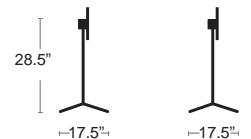

WHITE
53253.00.000.01

TABLE TOPS AND BASES

Ibisco Tilting Dining Height Base

See Table Top & Base Fit Guide Pg.55

Cast aluminum • Powder coated • Specially coated for resistance to Salt Water • Tilt top • 11 lbs