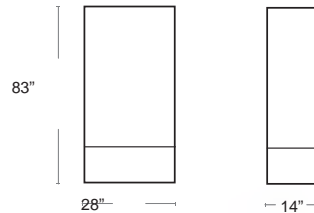

Sipario 2 • 33 lbs

LIST: $400 EA.

SELL PRICE: **$260 EA.**

TERRA
40394.44.000