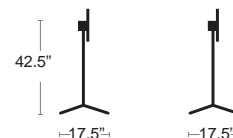

Scudo Double Tilting Bar Height Base

See Table Top & Base Fit Guide Pg.55

Cast aluminum • Powder coated • Specially coated for resistance to Salt Water

Tilt top • 25 lbs

LIST: $495 EA.

SELL PRICE: **$320 EA.**

Frasca Tilting Bar Height Base

See Table Top & Base Fit Guide Pg.55

Cast aluminum • Powder coated • Tilt top • Specially coated for resistance to Salt Water • 11.6 lbs

LIST: $325 EA.

SELL PRICE: **$215 EA.**