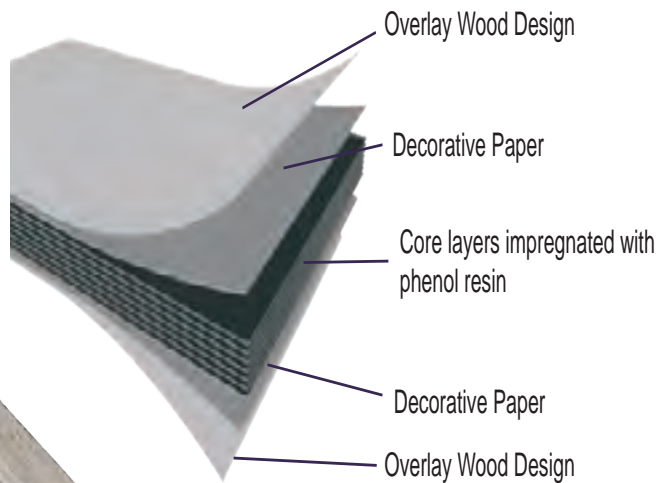

Severin Compact HPL

High pressure laminate top • 8 pre-drilled stainless steel inserts to connect to Nardi table bases • Tops are laminate and slightly textured to reduce sliding • ½" thick • UV protected
See Table Top & Base Fit Guide Pg.55

To order see chart on Pg.59

VINTAGE
PINE