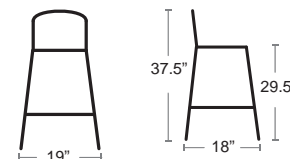

LIST: \$300 EA.

SELL PRICE: **\$200 EA.**

Arm Chair Pg.16, Side Chair Pg.30

65029-BLACK

65029-RED

65027-BLACK

Brooklyn Backless Bar

Tubular resin and fiberglass frame • Solid resin and fiberglass seat • UV Protected • 9.5 lbs