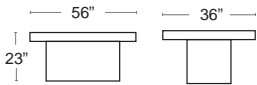

St. Tropez

Rectangular and Square Linear Design Patio Flame Tables

All aluminum construction • Propane tank can be hidden inside the table
Stylish glass ember bed • Easy start electronic ignition • 60,000 BTU of Heat
Thermo-couple valve shuts off gas supply if flame is extinguished

Stainless steel 10"x 30" pan burner Comes complete with lid for burner and natural gas conversion kit
COVER AND GLASS WINDSCREEN INCLUDED WITH TABLE

LIST: $2600

SELL: **$1690 EA.**

RECTANGLE

Rustic bronze
104 lbs without cylinder
STTR1-BZ-SET

SQUARE

Rustic bronze
128 lbs without cylinder
STTR2-BZ-SET

Hampton

Rectangular and Square Linear Design Patio Flame Tables

Rust proof aluminum • Lightweight • Weather resistant • Easy start electronic ignition

Thermo-couple valve shuts off gas supply if flame extinguished • Propane tank can be hidden inside the table Comes complete with lid for burner and natural gas conversion kit • All marine grade stainless steel pan burner with topaz glass media
COVER AND GLASS WINDSCREEN INCLUDED WITH TABLE

LIST: $2270

SELL: **$1480 EA.**

RECTANGLE

85 lbs without cylinder
HAMP1-GY-SET

SQUARE

87 lbs without cylinder
HAMP2-GY-SET