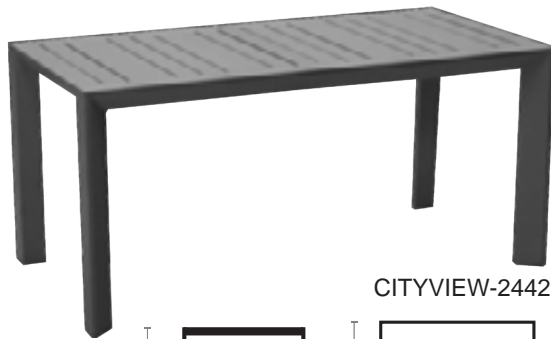

Console Table • 15.5 lbs

LIST: \$1100 EA. SELL PRICE: **\$715 EA.**

Rectangle Coffee Table • 15 lbs

LIST: \$925 EA. SELL PRICE: **\$600 EA.**

CITYVIEW-2050T

CITYVIEW-2442

CITYVIEW-21SQ

Square Side Table • 7.5 lbs