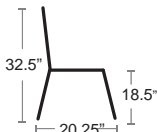

Trill Bistot

Tubular resin and fiberglass frame • Solid resin and fiberglass seat and back • UV Protected • 9.2 lbs

LIST: $145 EA.   SELL PRICE: **$95 EA.**

See in stock cushions Pg.38
Armchair Pg.22, Bar Stool Pg.42