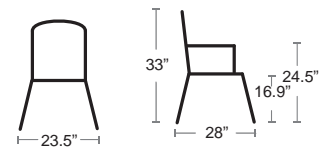

Aria Cushions

INCLUDED WITH FRAME 2 piece cushion set with Velcro straps