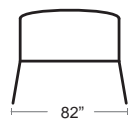

Valles Bench

Tubular steel frame • Perforated steel mesh seat and back • Electro galvanized steel with powder coat finish

Can be bolted down • Hardware not included • 71.5 lbs

LIST: $2510 EA.

SELL PRICE: **$1635 EA.**

GLOSSY SILVER
U340M

Valles Backless Bench

Tubular steel frame • Perforated mesh seat • Electro galvanized steel with powder coat finish

Can be bolted down • Hardware not included • 46.5 lbs

LIST: $2100 EA.

SELL PRICE: **$1365 EA.**

GLOSSY SILVER
U340B