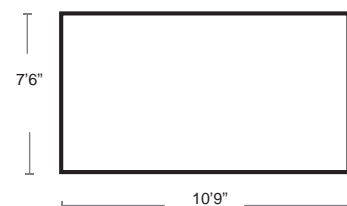

*CP-CS-1001/3012