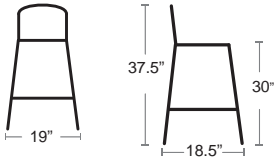

Faro Bar

Tubular resin and fiberglass frame • Solid resin and fiberglass seat and back • UV Protected

Drainage hole in seat • 9.5 lbs

LIST: $180 EA. SELL PRICE: **$120 EA.**

Riva Armchair Pg.23, Riva Side Chair Pg.34
Costa Armchair Pg.25, Costa Bistrot Pg.36

AGAVE
40346.16.000