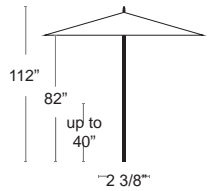

DIMENSIONS: MH 112", C 82", OPEN DEPTH 135", CLOSED DEPTH 18", 120 lbs

LIST: \$7700 EA.

SELL PRICE: **\$5000 EA.**

883ECU-SQ-MS

VERMILION
RED

SEASHELL
WHITE

DARK
GREY

Triple Stack Base with Wheels