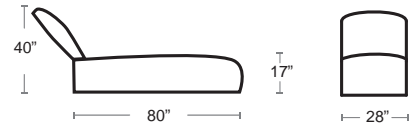

CITYVIEW-00A

City View Sun Lounger with Cushion • 42 lbs

LIST: \$3100 EA. SELL PRICE: **\$2000 EA.**

CITYVIEW-415

City View Tables

Welded powder coated aluminum frame • Parallel rectangular perforations for drainage