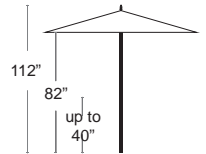

DARK
GREY

OASIS9.0OCT

Oasis 9.0 Octagon

Recasens Recacril 9 oz Marine Grade Solution Dyed Acrylic Fabric • Brushed aluminum frame
Single wind vent • 2 piece center pole • stainless steel hardware • Manuel lift with pin

LIST: $820 EA.   SELL PRICE: **$530 EA.**