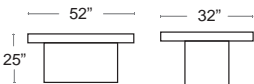

Hampton

Rectangular and Square Linear Design Patio Flame Tables

Rust proof aluminum • Lightweight • Weather resistant • Easy start electronic ignition

Thermo-couple valve shuts off gas supply if flame extinguished • Propane tank can be hidden inside the table Comes complete with lid for burner and natural gas conversion kit • All marine grade stainless steel pan burner with topaz glass media
COVER AND GLASS WINDSCREEN INCLUDED WITH TABLE

LIST: $2270

SELL: **$1480 EA.**

RECTANGLE

85 lbs without cylinder
HAMP1-GY-SET