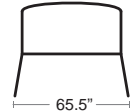

Essen Bench

Solid Cast iron legs • Steel seat and back • Epoxy primer • Ferrus treatment and powder coat finish
• Can be bolted down • Hardware not included • 123.5 lbs

LIST: $2450 EA.

SELL PRICE: **$1600 EA.**

Citizen Bench

Cast iron frame and legs • Tropical wood slats • Can be bolted down • Hardware not included • 130 lbs

LIST: $2270 EA.

SELL PRICE: **$1480 EA.**

Neobarcano Bench

Cast iron frame • Epoxy primer with ferrus treatment and powder coat finish • Tropical wood with natural stain and
lingus fungicide/insecticide • Can be bolted down • Hardware not included • 136 lbs

LIST: $2310 EA.

SELL PRICE: **$1500 EA.**