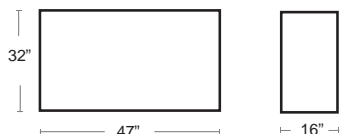

FAZ Wall

Sculptural resin planter for space separation • UV protected • Can handle -40C to +40C • 44 lbs

LIST: $1330 EA.   SELL PRICE: **$865 EA.**