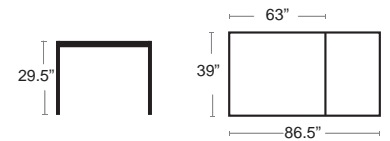

DINING AND BAR HEIGHT TABLES

Libeccio Extendable Table

Resin Durel top • Tubular aluminum powder coated frame and legs • Removable leaf with under table storage
UV Protected • 64 Lbs

LIST: $810 EA.

SELL PRICE: **$530 EA.**

Maestrale 220 Extendable Table

Resin Durel top • Tubular aluminum powder coated frame and legs • Removable leaf with under table storage
UV Protected • 69 lbs

LIST: $770 EA.

SELL PRICE: **$500 EA.**