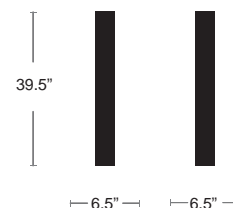

Clash Wall Mount Ashtray

Galvanized steel and stainless steel top • Locking system • Wall mount • 8 lbs

LIST: $565 EA.

SELL PRICE: **$370 EA.**

GLOSSY GREY BROWN - RAL 8019
UVC2