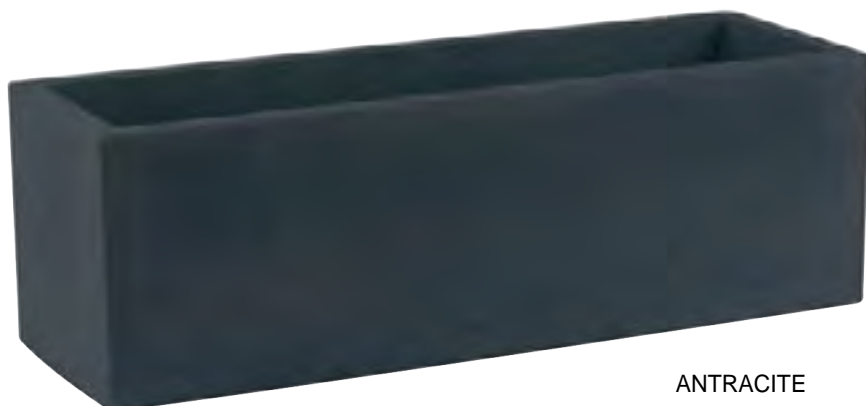

Jardinera

Designer resin pot • UV protected • Can handle -40C to +40C • 30.5 lbs

LIST: $820 EA.   SELL PRICE: **$535 EA.**

ANTRACITE
41650A