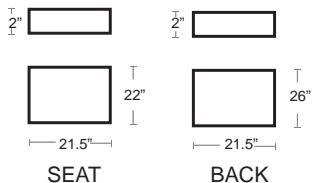

Aria Cushions

INCLUDED WITH FRAME 2 piece cushion set with Velcro straps