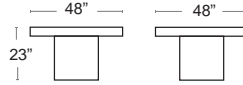

SQUARE

Rustic bronze
128 lbs without cylinder
STTR2-BZ-SET

Hampton

Rectangular and Square Linear Design Patio Flame Tables

Rust proof aluminum • Lightweight • Weather resistant • Easy start electronic ignition