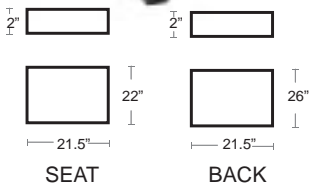

ANTRACITE - FRAME ONLY
203308002

Aria

Resin frame with slats • UV Protected • 17.4 lbs
 Seat and Back cushion included • Choose your cushion color see below

LIST: \$550 EA. SELL PRICE: **\$355 EA.**

Aria Cushions