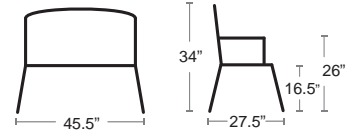

SALICE
40338.04.000