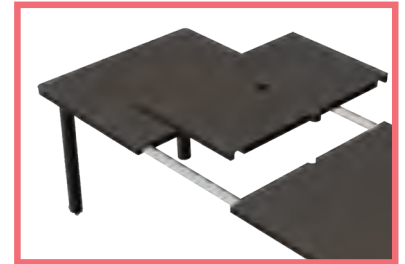

DINING AND BAR HEIGHT TABLES

Libeccio Extendable Table

Resin Durel top • Tubular aluminum powder coated frame and legs • Removable leaf with under table storage
UV Protected • 64 Lbs

LIST: $810 EA.

SELL PRICE: **$530 EA.**

Maestrale 220 Extendable Table

Resin Durel top • Tubular aluminum powder coated frame and legs • Removable leaf with under table storage
UV Protected • 69 lbs

LIST: $770 EA.

SELL PRICE: **$500 EA.**