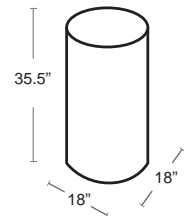

Hand Sanitizer Dispenser