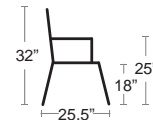

Essen Bench

Solid Cast iron legs • Steel seat and back • Epoxy primer • Ferrus treatment and powder coat finish
• Can be bolted down • Hardware not included • 123.5 lbs

LIST: $2450 EA.

SELL PRICE: **$1600 EA.**

Citizen Bench

Cast iron frame and legs • Tropical wood slats • Can be bolted down • Hardware not included • 130 lbs

LIST: $2270 EA.

SELL PRICE: **$1480 EA.**

Neobarcano Bench

Cast iron frame • Epoxy primer with ferrus treatment and powder coat finish • Tropical wood with natural stain and
lingus fungicide/insecticide • Can be bolted down • Hardware not included • 136 lbs

LIST: $2310 EA.

SELL PRICE: **$1500 EA.**