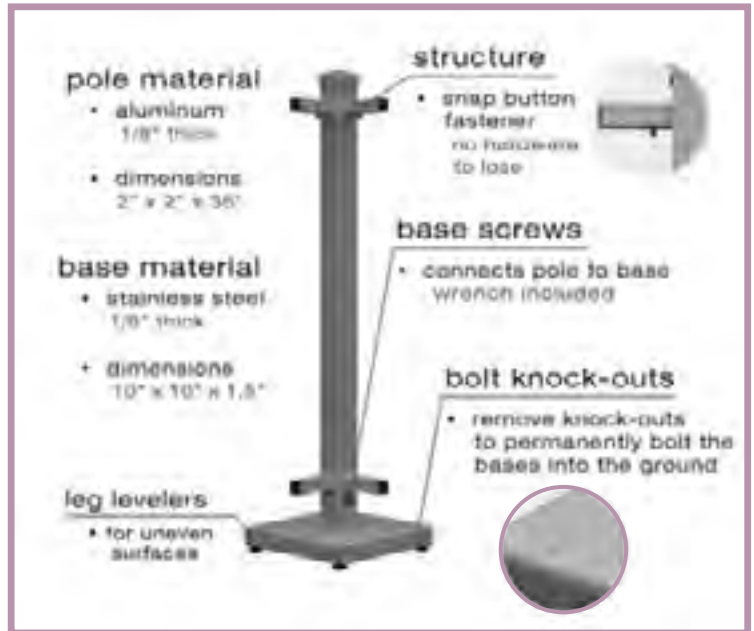

BLACK
SSP-PP7000-001

End Post • 13 lbs

LIST: $695 EA.

SELL PRICE: **$455 EA.**

BLACK
SSP-P223E-PLUS2-001