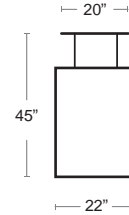

STEEL GREY
U694S

Dado Litter Bin With Rubbermaid Liner

Steel • E Coated powder coat finish • Can be bolted down • Hardware not included • 65.5 lbs

LIST: \$2770 EA.

SELL PRICE: **\$1800 EA.**

886+OR3567-G

JET BLACK / ALUMINUM
U638