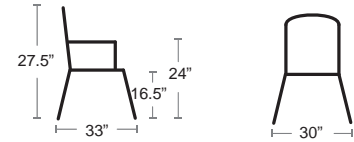

Club Armchair • 19 lbs

LIST: $2160 EA.

SELL PRICE: **$1400 EA.**

URBAN-583