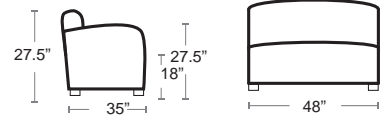

Skyline Double Armless Module • 47 lbs

LIST: $3850 EA.   SELL PRICE: **$2500 EA.**

Sofa-Cushion Replacement Volt Silver or other Sunbrella furniture grade solid color LIST: $1000 EA.

SELL PRICE: **$650 EA.**

Skyline Corner Module • 29 lbs

LIST: $2310 EA.   SELL PRICE: **$1500 EA.**

Sofa-Cushion Replacement Volt Silver or other Sunbrella furniture grade solid color LIST: $700 EA.

SELL PRICE: **$455 EA.**

Skyline Slipper Module • 25 lbs

LIST: $2000 EA.   SELL PRICE: **$1300 EA.**

Sofa-Cushion Replacement Volt Silver or other Sunbrella furniture grade solid color LIST: $500 EA.

SELL PRICE: **$325 EA.**